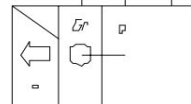

color name

- front right direction indicator 12V10W
- position lamp 12V/3W
- headlamp 12V/35/35W
- speedometer direction indicator telltale 12V3W
- speedometer headlamp telltale 12V3W
- speedometer lamp 12V3W
- inductance cell telltale
- horn
- front left direction indicator 12V10W

- rear right direction indicator 12V10W
- rear combination lamp 12V,21/5W
- rear left direction indicator 12V10W

color	color mark	color
Red	⬇	Gray
Yellow	⬆	Light blue
White	■	Light green
Black	⬇	Sky blue
Green	⬆	Orange
Brown	■	Dark green
Blue	⬆	pink