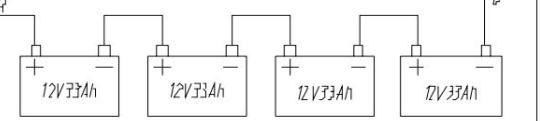

- rear right direction indicator 12V10W
- rear combination lamp 12V,21/5W
- rear left direction indicator 12V10W

color	color mark	color
Red	⬇	Gray
Yellow	⬆	Light blue
White	■	Light green
Black	⬇	Sky blue
Green	⬆	Orange
Brown	■	Dark green
Blue	⬆	pink

light change switch  
direction indicator switch  
left switch

front brake switch

main switch lock

rear brake switch

power switch off in the side stand

mean core