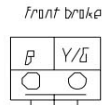

color name

- front right direction indicator 12V10W
- position lamp 12V/3W
- headlamp 12V/35/35W
- speedometer direction indicator telltale 12V3W
- speedometer headlamp telltale 12V3W
- speedometer lamp 12V3W
- inductance cell telltale
- horn
- front left direction indicator 12V10W

- rear right direction indicator 12V10W
- rear combination lamp 12V,21/5W
- rear left direction indicator 12V10W

color	color mark	color
Red	⬇	Gray
Yellow	⬆	Light blue
White	■	Light green
Black	⬇	Sky blue
Green	⬆	Orange
Brown	■	Dark green
Blue	⬆	pink

light change switch  
direction indicator switch  
left switch

front brake switch

main switch lock

rear brake switch

power switch off in the side stand

mean core