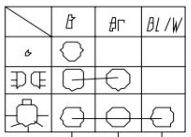

color name

- front right direction indicator 12V10W
- position lamp 12V/3W
- headlamp 12V/35/35W
- speedometer direction indicator telltale 12V3W
- speedometer headlamp telltale 12V3W
- speedometer lamp 12V3W
- inductance cell telltale
- horn
- front left direction indicator 12V10W

- rear right direction indicator 12V10W
- rear combination lamp 12V,21/5W
- rear left direction indicator 12V10W

color	color mark	color
Red	⬇	Gray
Yellow	⬆	Light blue
White	■	Light green
Black	⬇	Sky blue
Green	⬆	Orange
Brown	■	Dark green
Blue	⬆	pink

light change switch  
direction indicator switch  
left switch

front brake switch

main switch lock

rear brake switch

power switch off in the side stand

mean core