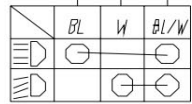

color name

- front right direction indicator 12V10W
- position lamp 12V/3W
- headlamp 12V/35/35W
- speedometer direction indicator telltale 12V3W
- speedometer headlamp telltale 12V3W
- speedometer lamp 12V3W
- inductance cell telltale
- horn
- front left direction indicator 12V10W

- rear right direction indicator 12V10W
- rear combination lamp 12V,21/5W
- rear left direction indicator 12V10W

color	color mark	color
Red	⬇	Gray
Yellow	⬆	Light blue
White	■	Light green
Black	⬇	Sky blue
Green	⬆	Orange
Brown	■	Dark green
Blue	⬆	pink

light change switch  
direction indicator switch  
left switch

front brake switch

main switch lock

rear brake switch

power switch off in the side stand

mean core