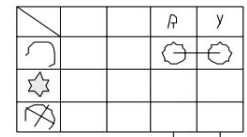

- rear right direction indicator 12V10W
- rear combination lamp 12V,21/5W
- rear left direction indicator 12V10W

color	color mark	color
Red	⬇	Gray
Yellow	⬆	Light blue
White	■	Light green
Black	⬇	Sky blue
Green	⬆	Orange
Brown	■	Dark green
Blue	⬆	pink

light change switch  
direction indicator switch  
left switch

front brake switch

main switch lock

rear brake switch

power switch off in the side stand

mean core