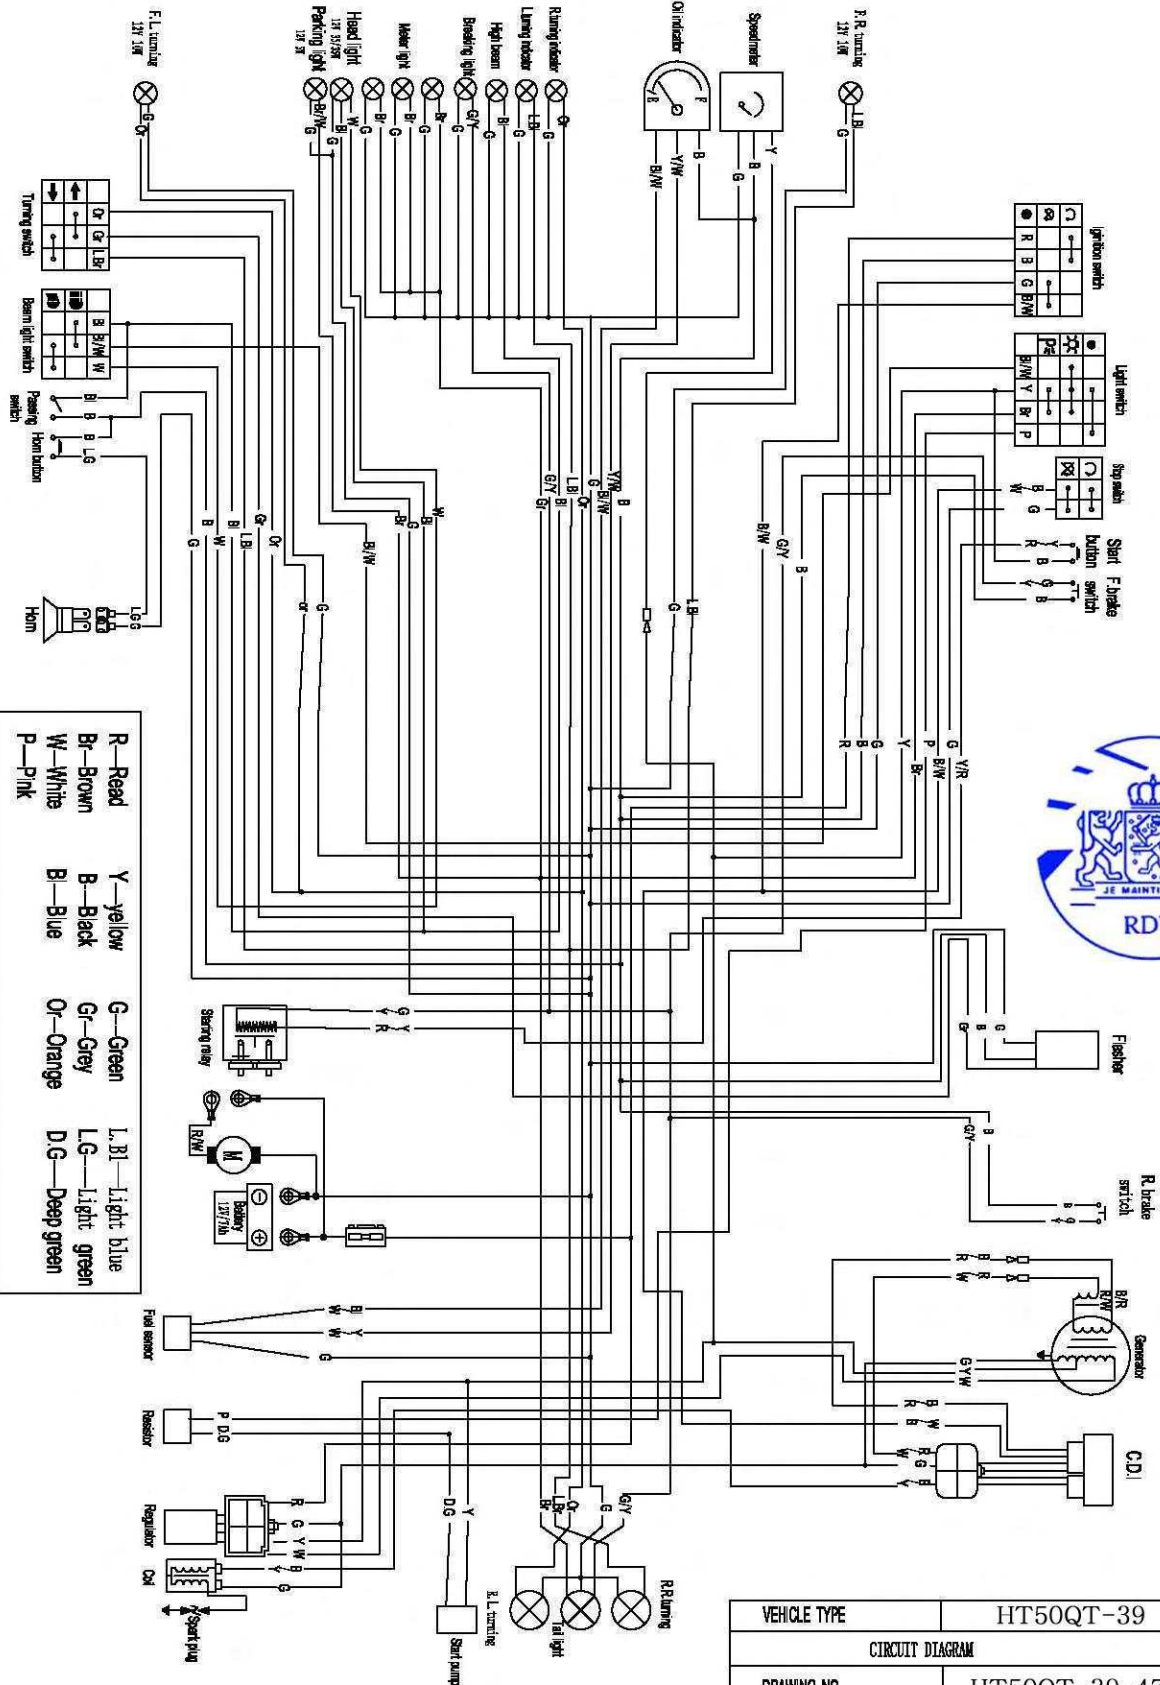

# MOTORCYCLE CIRCUIT DIAGRAM

- R—Red
- Br—Brown
- W—White
- P—Pink
- Y—Yellow
- B—Black
- Bl—Blue
- G—Green
- Gr—Grey
- Or—Orange
- L.G—Light green
- D.G—Deep green

VEHICLE TYPE	HT50QT-39
CIRCUIT DIAGRAM	
DRAWING NO.	HT50QT-39-47