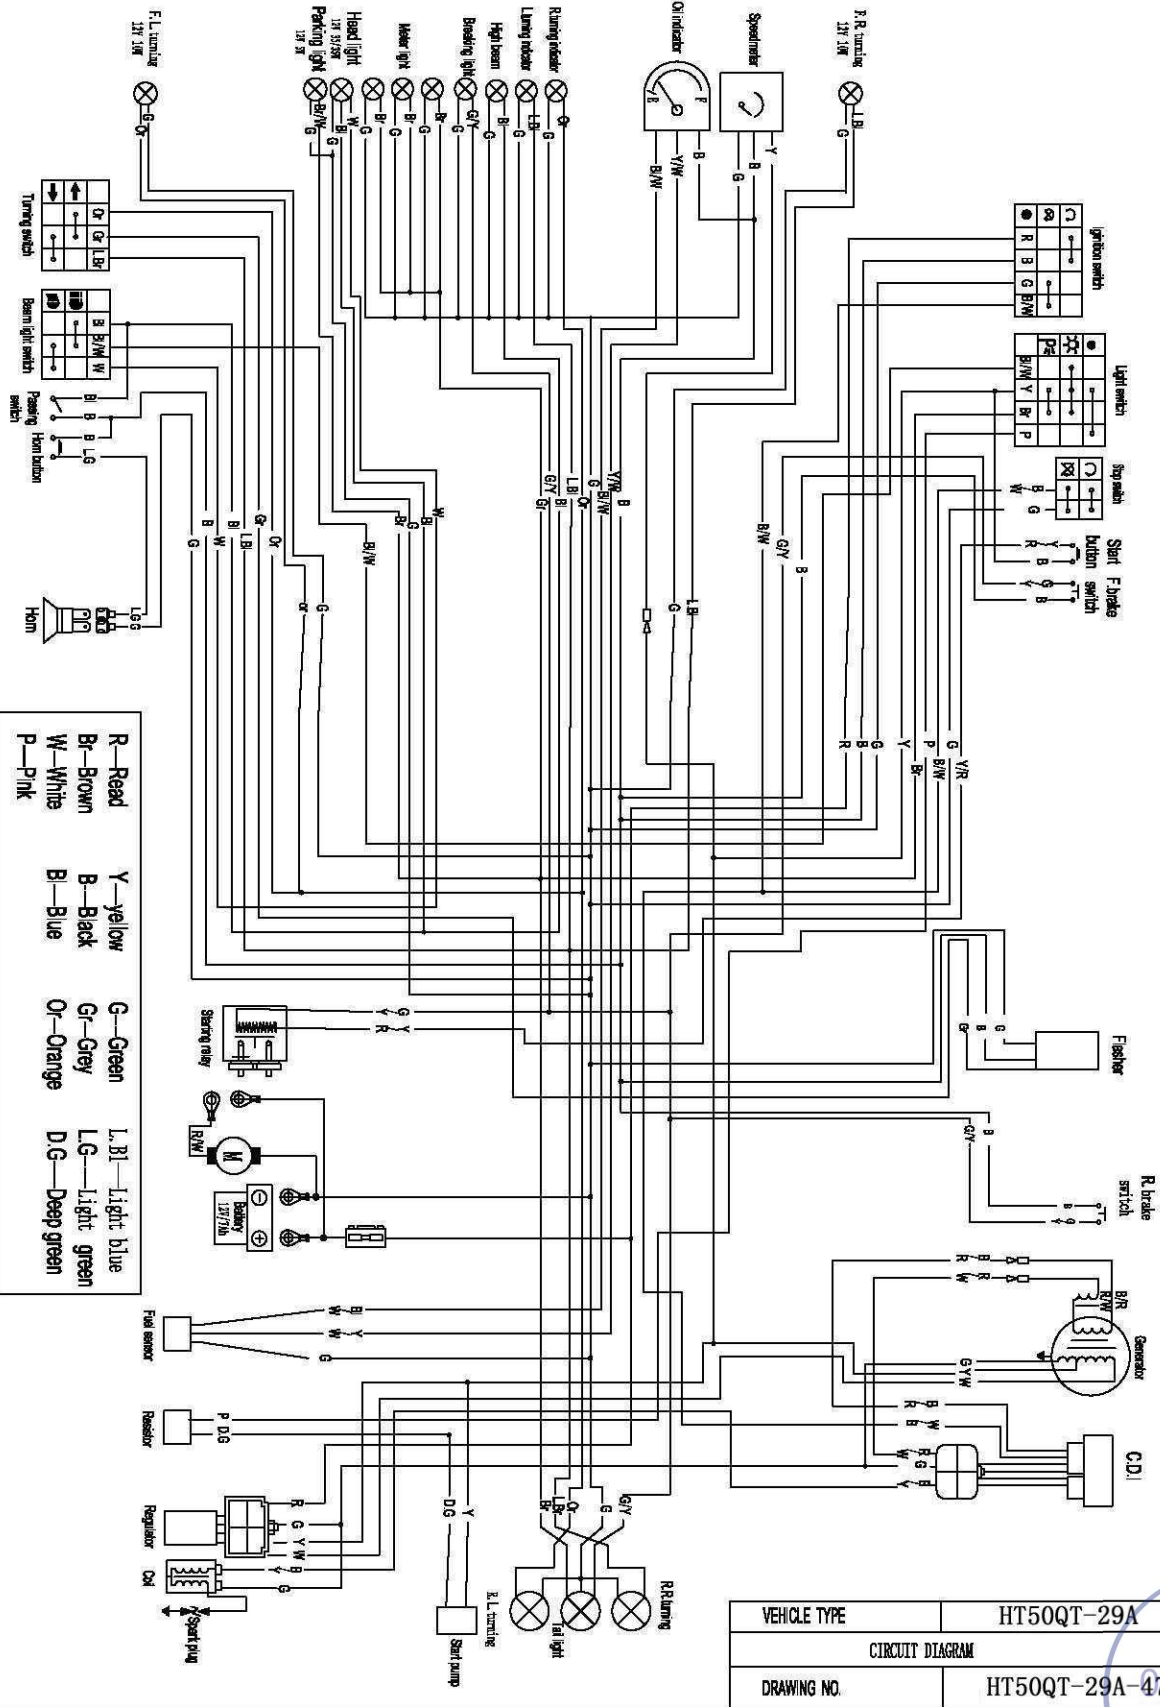

# MOTORCYCLE CIRCUIT DIAGRAM

VEHICLE TYPE	HT50QT-29A
CIRCUIT DIAGRAM	
DRAWING NO.	HT50QT-29A-47