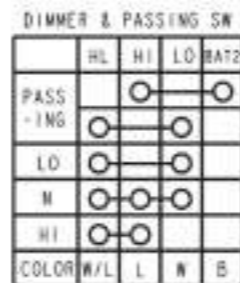

# AGILITY 125

- YELLOW SKY BLUE GREEN / RED BROWN / WHITE BLUE / YELLOW BLUE GRAY BLACK / YELLOW BLUE / BLACK
- RED LIGHT GREEN YELLOW / WHITE BLACK / WHITE WHITE / YELLOW WHITE BLACK GREEN / BLUE RED / YELLOW
- GREEN BROWN BLUE / WHITE RED / YELLOW GREEN / YELLOW ORANGE BROWN / BLUE GREEN / WHITE WHITE / BLUE
- RED / BLACK BLACK / RED YELLOW / BLACK