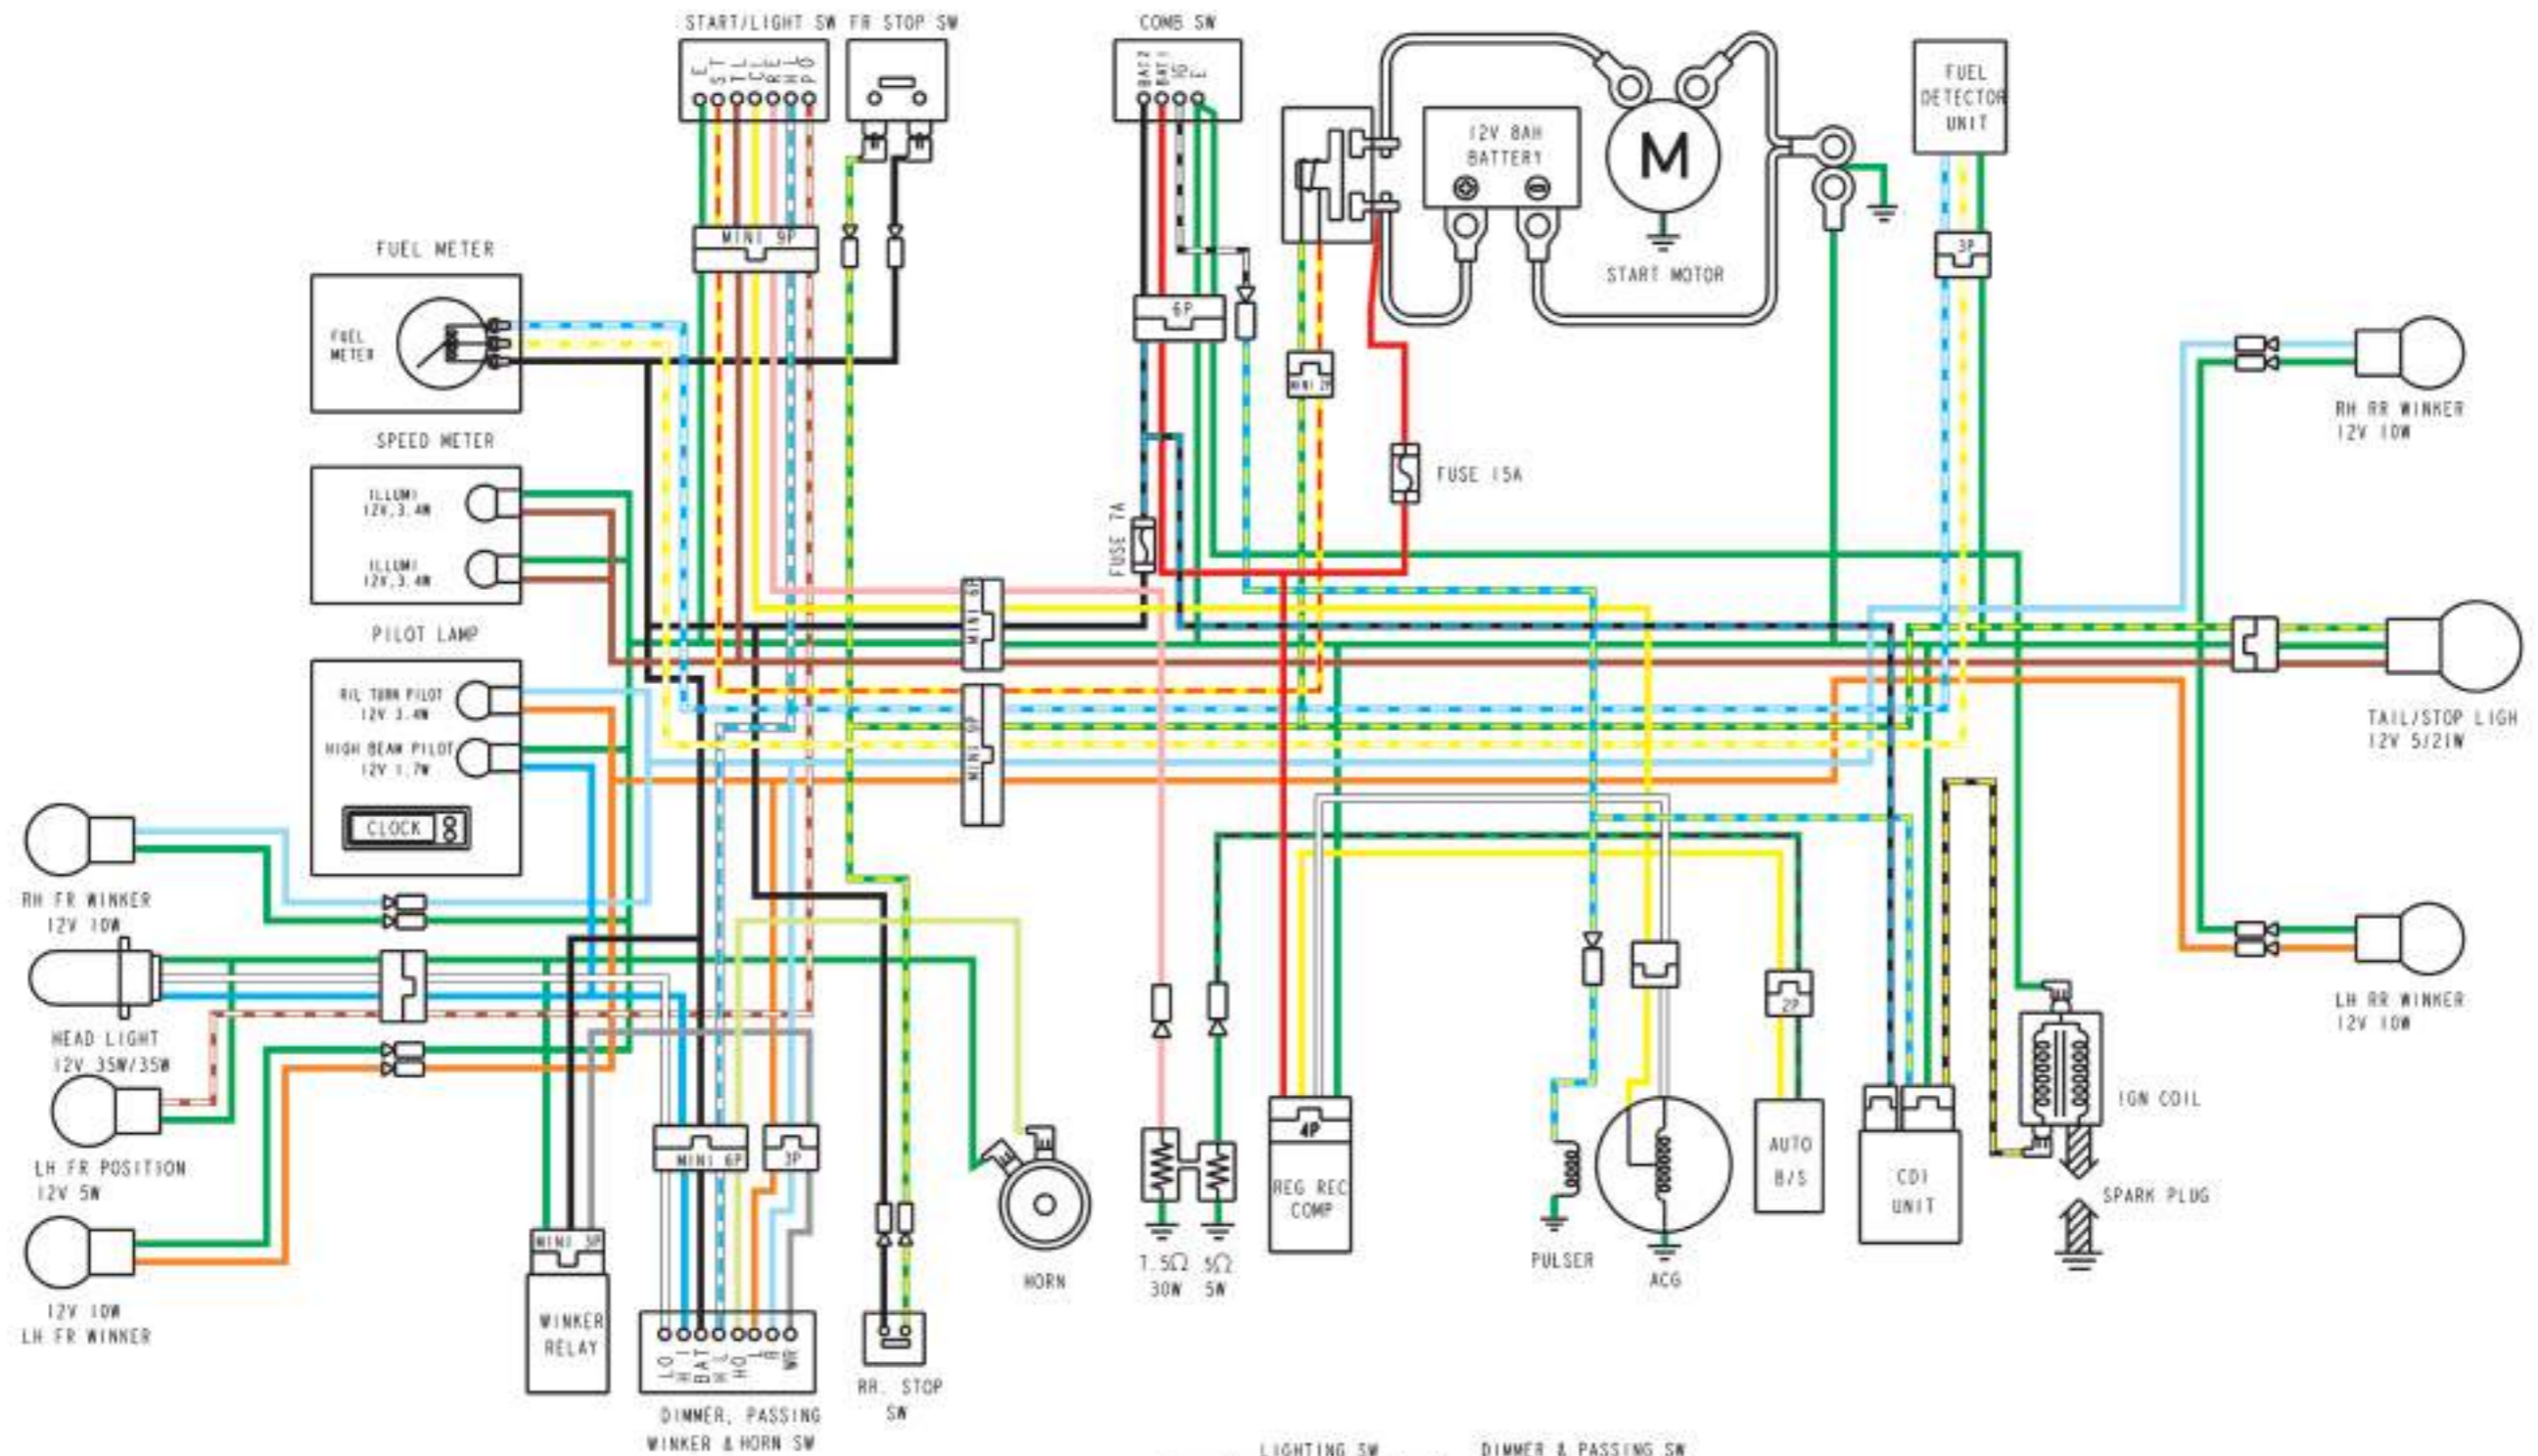

# AGILITY 125

- YELLOW SKY BLUE GREEN / RED BROWN / WHITE BLUE / YELLOW BLUE GRAY BLACK / YELLOW BLUE / BLACK
- RED LIGHT GREEN YELLOW / WHITE BLACK / WHITE WHITE / YELLOW WHITE BLACK GREEN / BLUE RED / YELLOW
- GREEN BROWN BLUE / WHITE RED / YELLOW GREEN / YELLOW ORANGE BROWN / BLUE GREEN / WHITE WHITE / BLUE
- RED / BLACK BLACK / RED YELLOW / BLACK