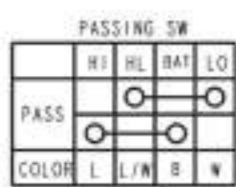

# AGILITY 125

- YELLOW SKY BLUE GREEN / RED BROWN / WHITE BLUE / YELLOW BLUE GRAY BLACK / YELLOW BLUE / BLACK
- RED LIGHT GREEN YELLOW / WHITE BLACK / WHITE WHITE / YELLOW WHITE BLACK GREEN / BLUE RED / YELLOW
- GREEN BROWN BLUE / WHITE RED / YELLOW GREEN / YELLOW ORANGE BROWN / BLUE GREEN / WHITE WHITE / BLUE
- RED / BLACK BLACK / RED YELLOW / BLACK