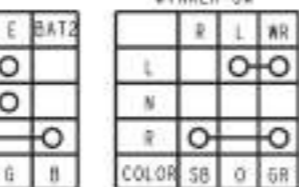

# AGILITY 125

- YELLOW SKY BLUE GREEN / RED BROWN / WHITE BLUE / YELLOW BLUE GRAY BLACK / YELLOW BLUE / BLACK
- RED LIGHT GREEN YELLOW / WHITE BLACK / WHITE WHITE / YELLOW WHITE BLACK GREEN / BLUE RED / YELLOW
- GREEN BROWN BLUE / WHITE RED / YELLOW GREEN / YELLOW ORANGE BROWN / BLUE GREEN / WHITE WHITE / BLUE
- RED / BLACK BLACK / RED YELLOW / BLACK