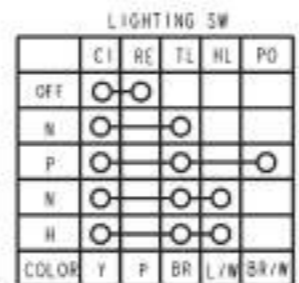

# AGILITY 125

- YELLOW SKY BLUE GREEN / RED BROWN / WHITE BLUE / YELLOW BLUE GRAY BLACK / YELLOW BLUE / BLACK
- RED LIGHT GREEN YELLOW / WHITE BLACK / WHITE WHITE / YELLOW WHITE BLACK GREEN / BLUE RED / YELLOW
- GREEN BROWN BLUE / WHITE RED / YELLOW GREEN / YELLOW ORANGE BROWN / BLUE GREEN / WHITE WHITE / BLUE
- RED / BLACK BLACK / RED YELLOW / BLACK