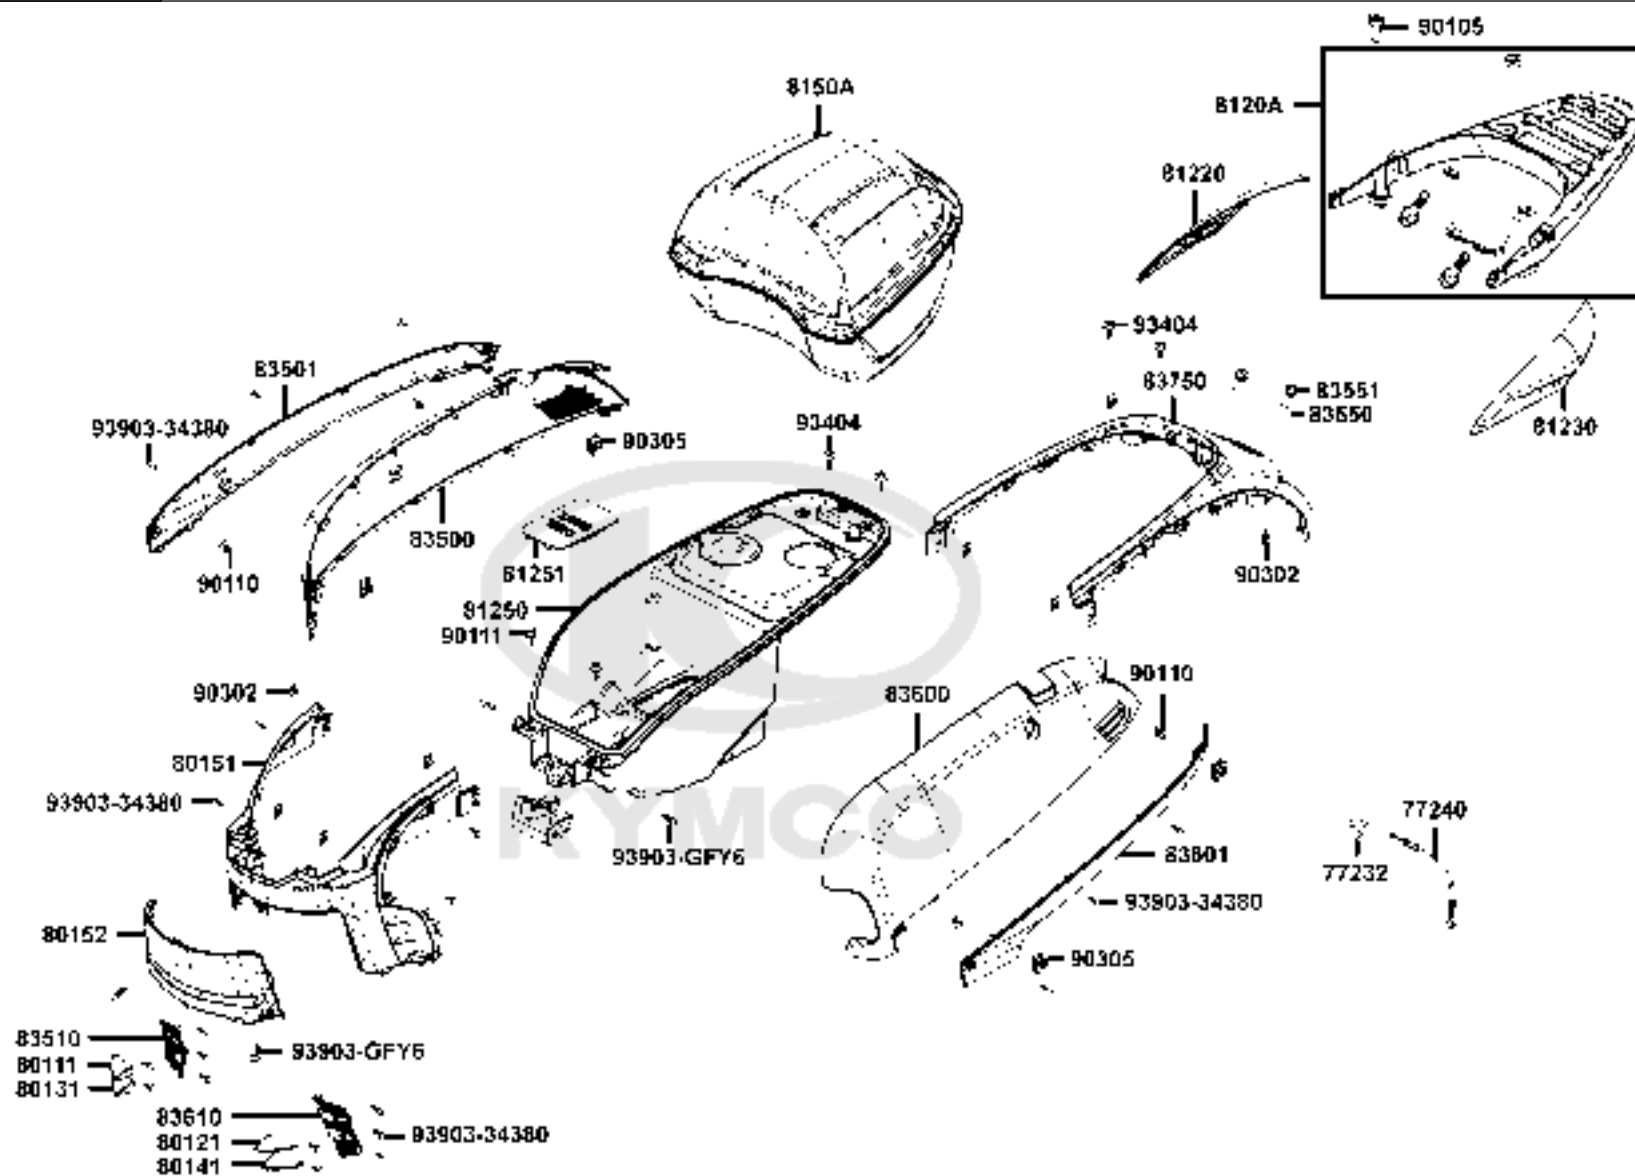

F12

Body Cover Luggage Box