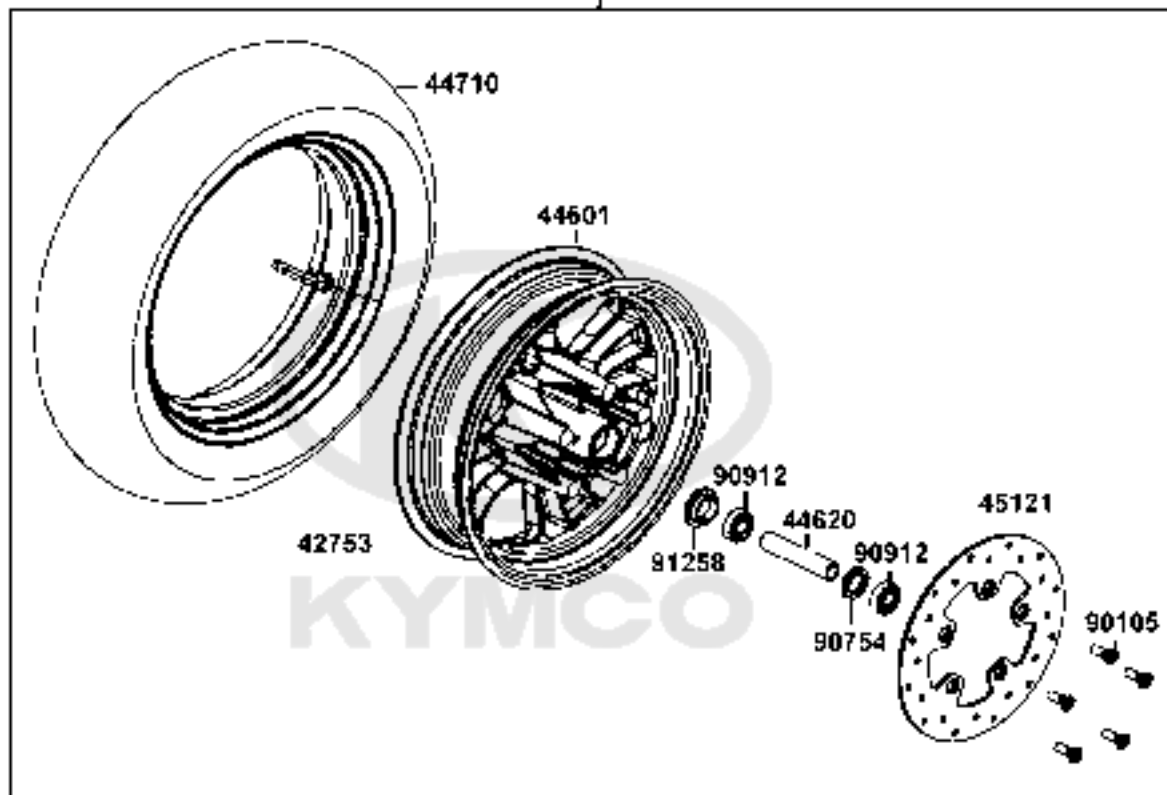

F07

Front Wheel

90306

44800

44600

44311

90121