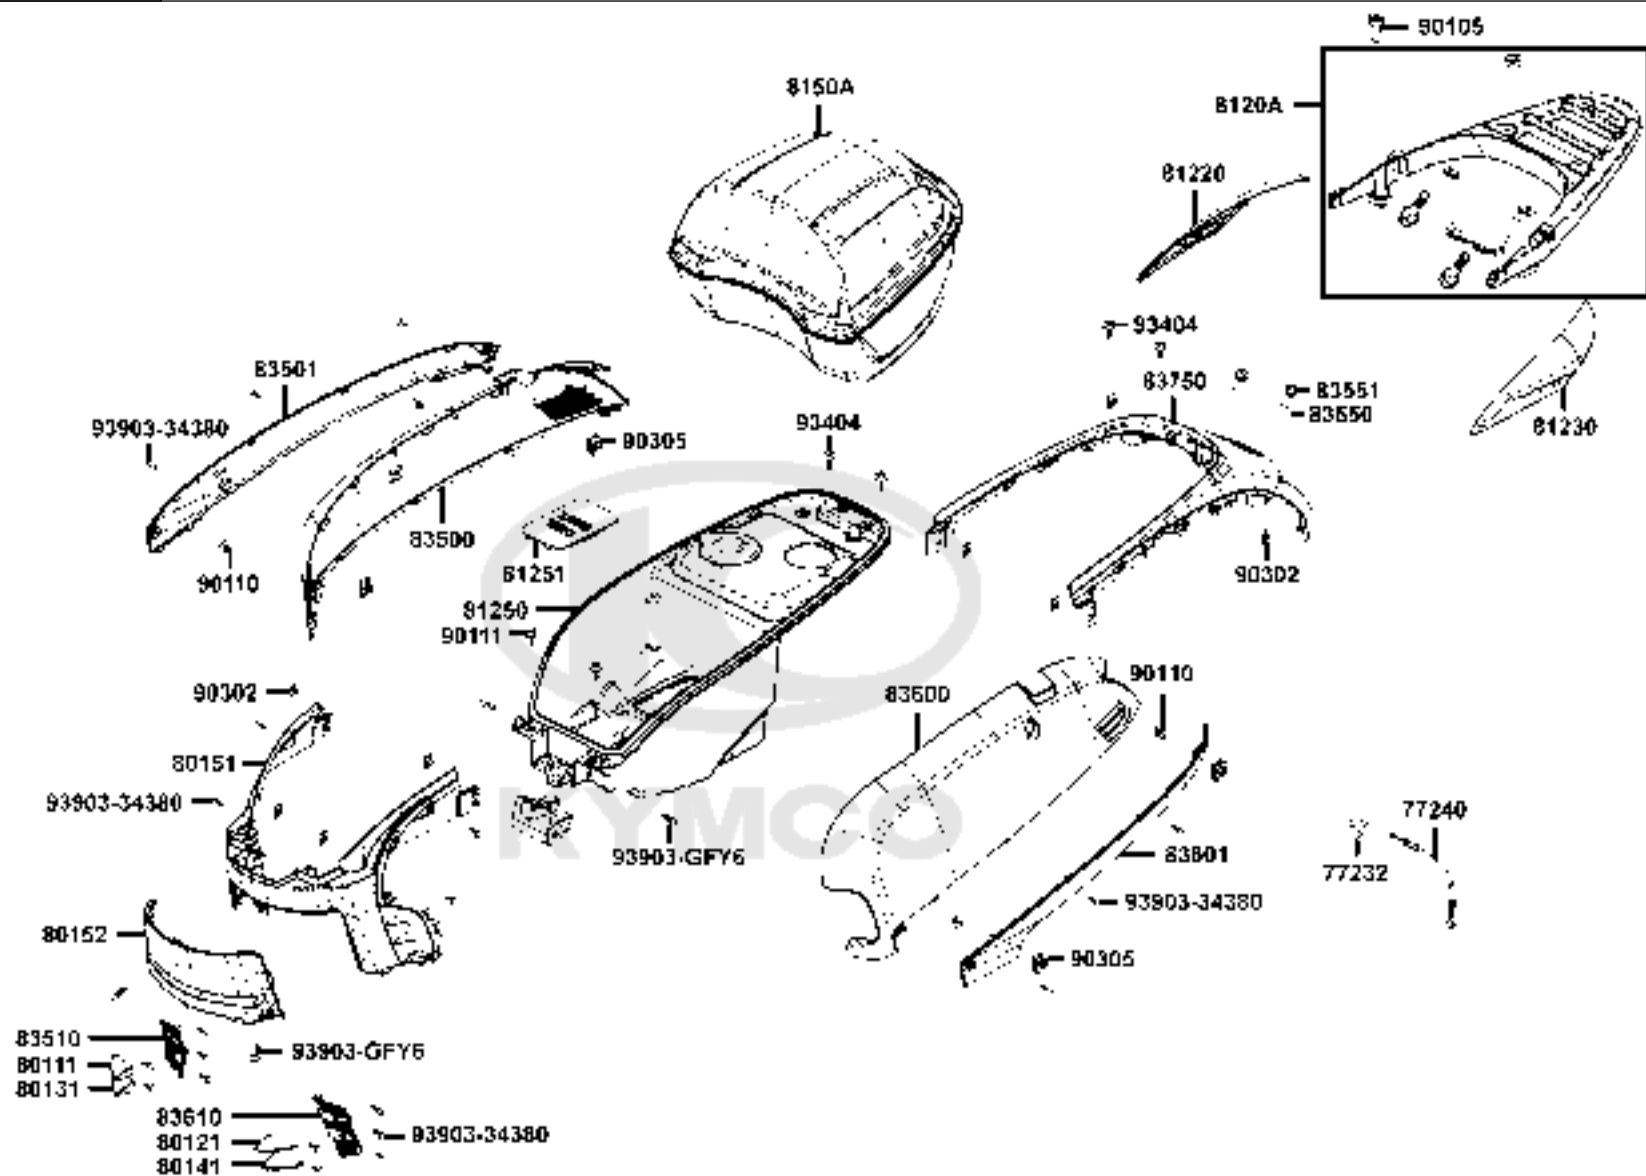

F11

Battery

Sales mark	Ref no	Part no	Description	Reg description	Regd no	F11
------------	--------	---------	-------------	-----------------	---------	------------

	31500	31500-GFY6-C00	BATTERY GTX7A-BS	BATTERY GTX7A-BS	1	
**	50326	50326-LGR5-E10	COVER BATTERY	COVER BATTERY	1	
	93903-35380	93903-35380	SCREW TAPPING 5*16 (K)	SCREW TAPPING 5*16 (K)	1	
	93903-GFY6	93903-GFY6-C00	SCREW TAPPING 4*14	SCREW TAPPING 4*14	1	
	98200	98200-10700	FUSE A7	FUSE A7	1	