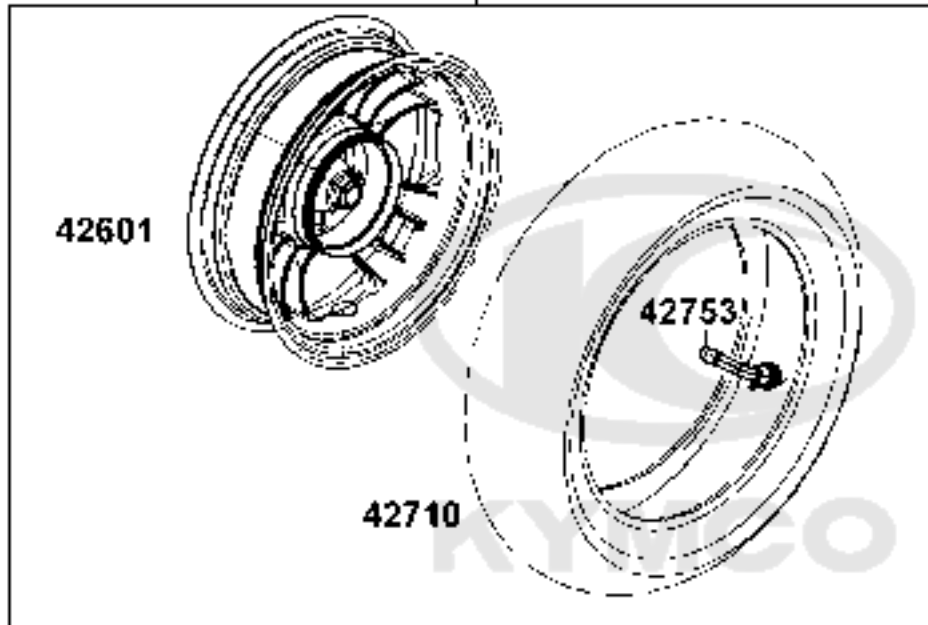

F08

Rear Wheel

90305

90501

42600

42601

42710

42753

4312A

45133

4314A

43410

95701