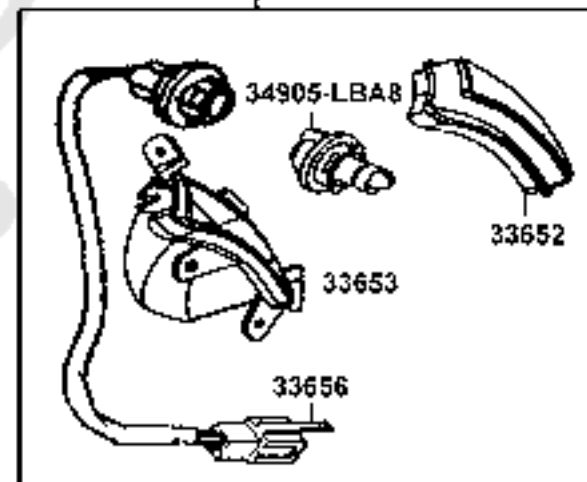

F17

Front Winker

33400
33450

93803-34380 X14
33650
90305-GHKB

90305-GHKB

Sales mark	Ref no	Part no	Description	Reg description	Regd no	F17
	33400	33400-LGR5-E10	WINKER ASSY R FR	WINKER ASSY R FR	1	
	33402	33402-LGR5-E10	LENS R FR WINKER	LENS R FR WINKER	1	
	33403	33403-LGR5-E10	BASE R FR WINKER	BASE R FR WINKER	1	
	33406	33406-LGR5-E10	SOCKET COMP R FR WINKER	SOCKET COMP R FR WINKER	1	
	33407	33407-LGR5-E10	INNER LENS L WINKER	INNER LENS L WINKER	1	
	33450	33450-LGR5-E10	WINKER ASSY L FR	WINKER ASSY L FR	1	
	33452	33452-LGR5-E10	LENS L FR WINKER	LENS L FR WINKER	1	
	33453	33453-LGR5-E10	BASE L FR WINKER	BASE L FR WINKER	1	
	33456	33456-LGR5-E10	SOCKET COMP L FR WINKER	SOCKET COMP L FR WINKER	1	
	33457	33457-LGR5-E10	INNER LENS L WINKER	INNER LENS L WINKER	1	
	33600	33600-LGR5-E10	WINKER ASSY R RR	WINKER ASSY R RR	1	
	33602	33602-LGR5-E10	LENS R RR WINKER	LENS R RR WINKER	1	
	33603	33603-LGR5-E10	BASE R RR WINKER	BASE R RR WINKER	1	
	33606	33606-LGR5-E10	SOCKET COMP R RR WINKER	SOCKET COMP R RR WINKER	1	
	33650	33650-LGR5-E10	WINKER SET L RR	WINKER SET L RR	1	
	33652	33652-LGR5-E10	LENS L RR WINKER	LENS L RR WINKER	1	
	33653	33653-LGR5-E10	BASE L RR WINKER	BASE L RR WINKER	1	
	33656	33656-LGR5-E10	SOCKET COMP L RR WINKER	SOCKET COMP L RR WINKER	1	
	34903	34903-LDC8-E10	BULB POSITION	BULB POSITION	2	
	34905-KPCP	34905-KPCP-C00	BULB WINKER	BULB WINKER	1	