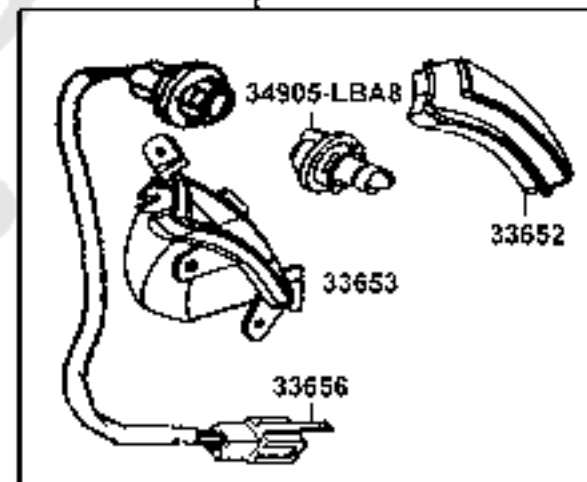

90305-GHKB