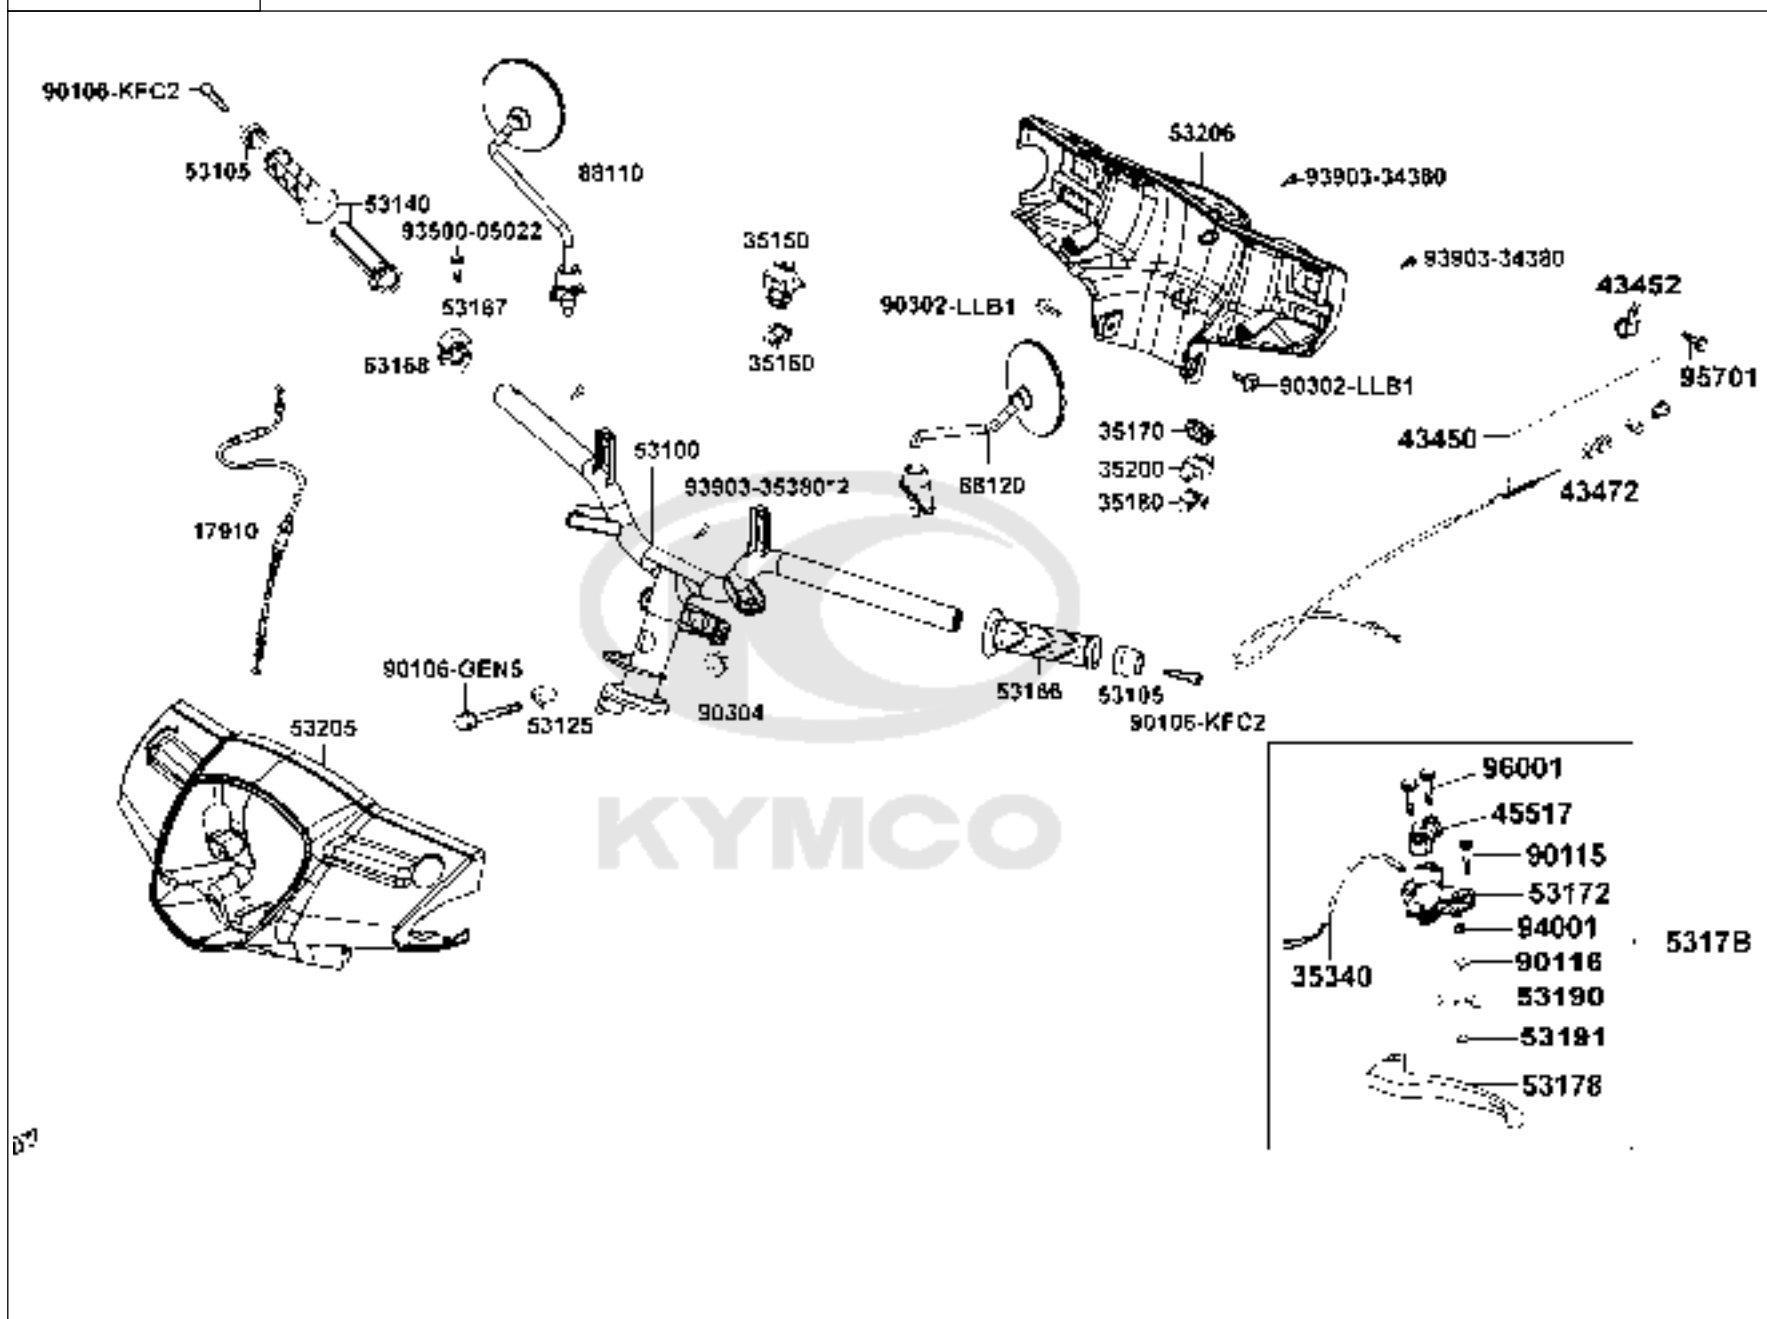

F03

Handle Steering Handle Cover