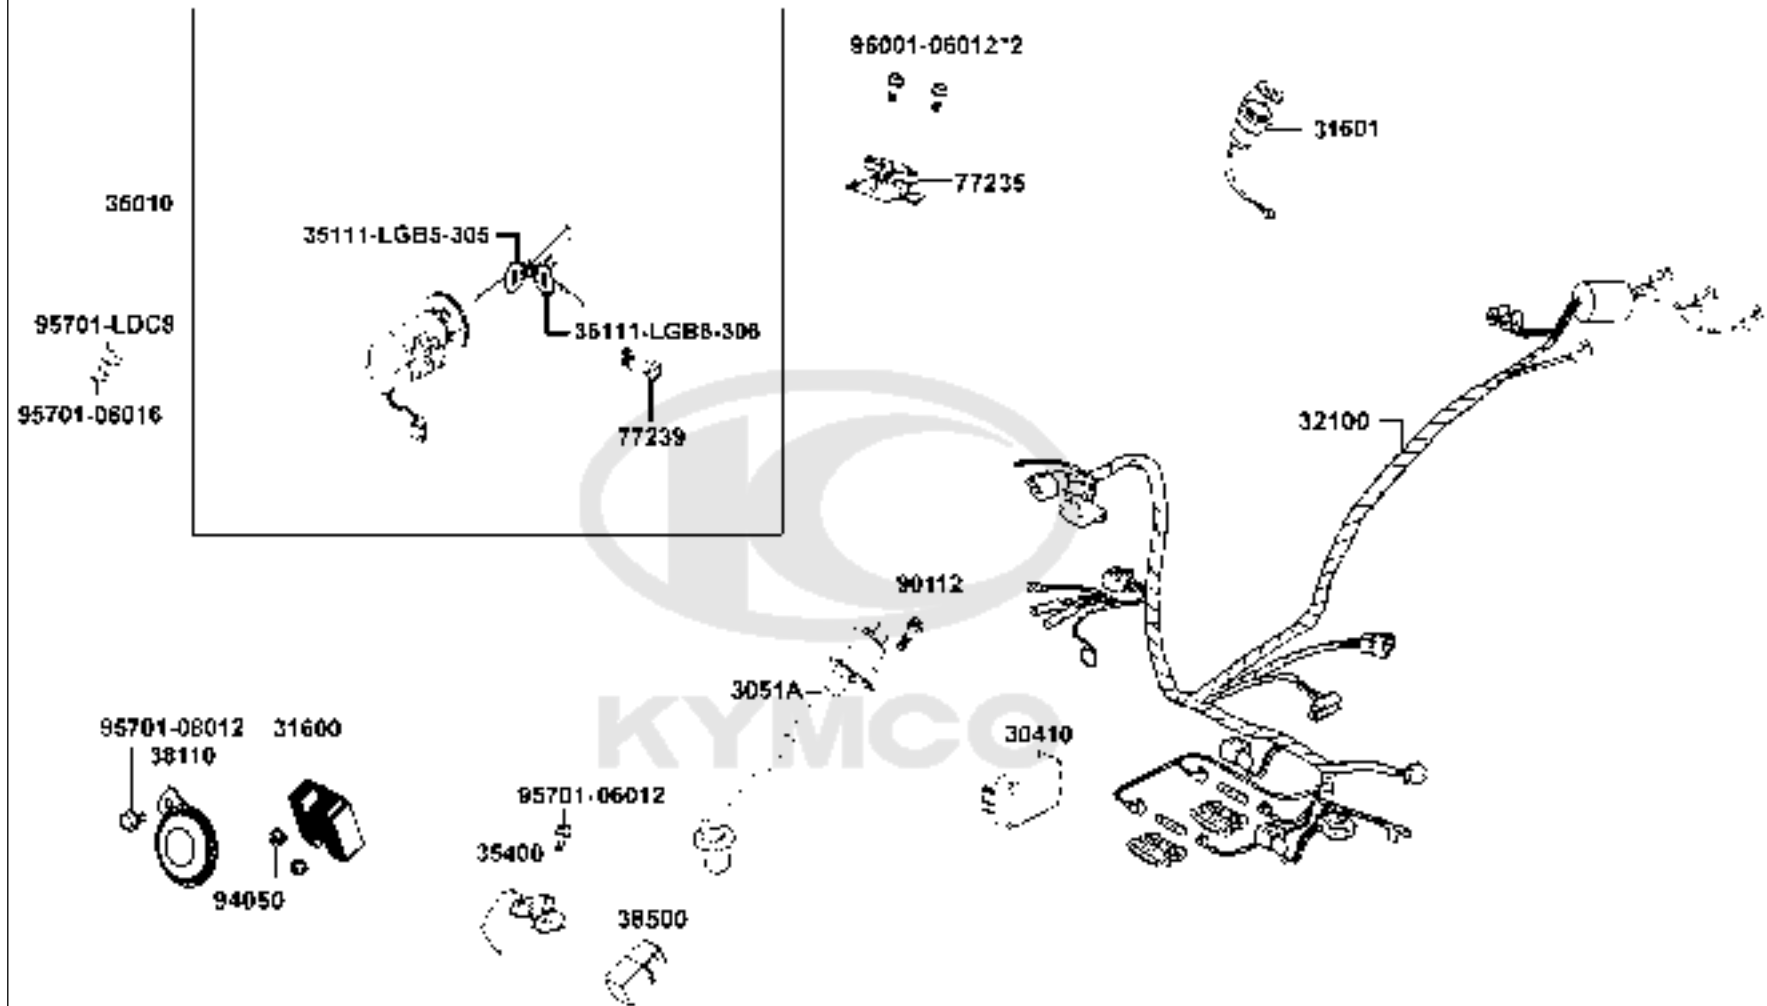

F19

Wire Harness