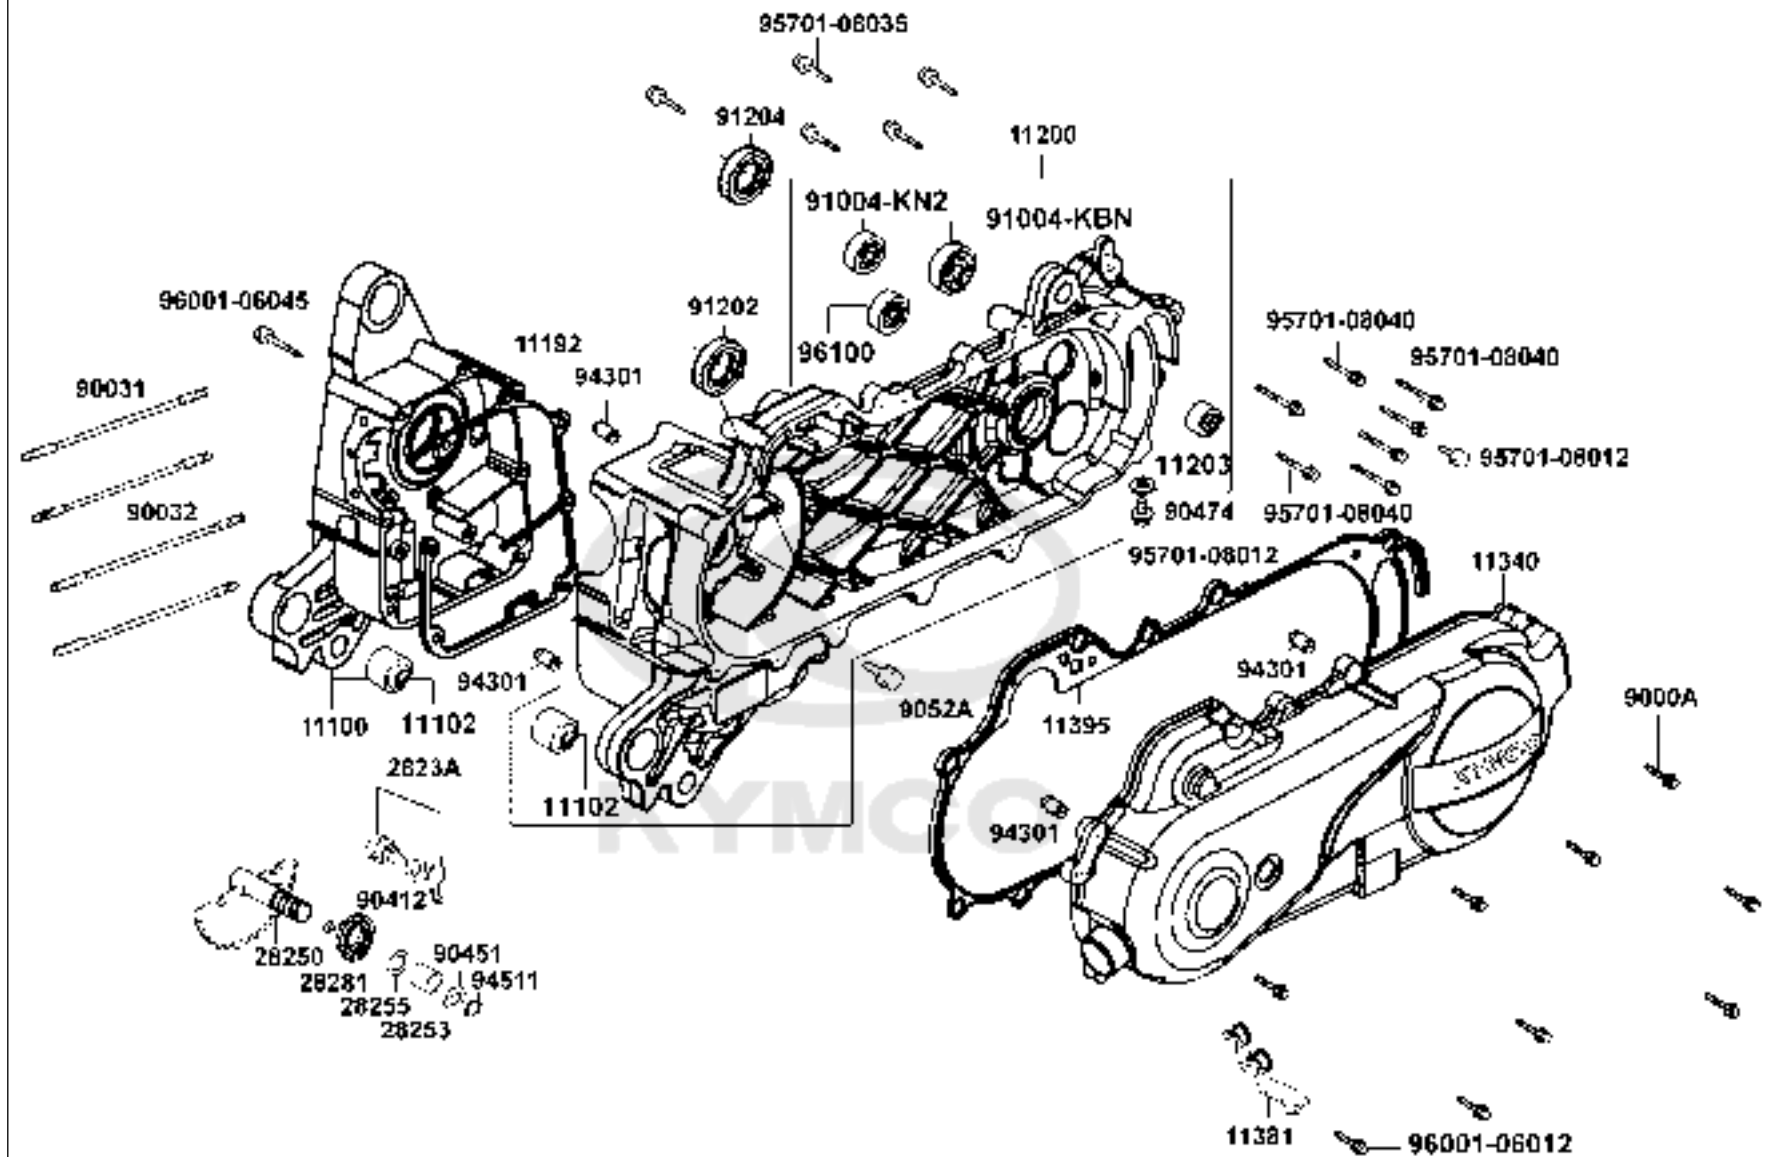

E01

Crank Case