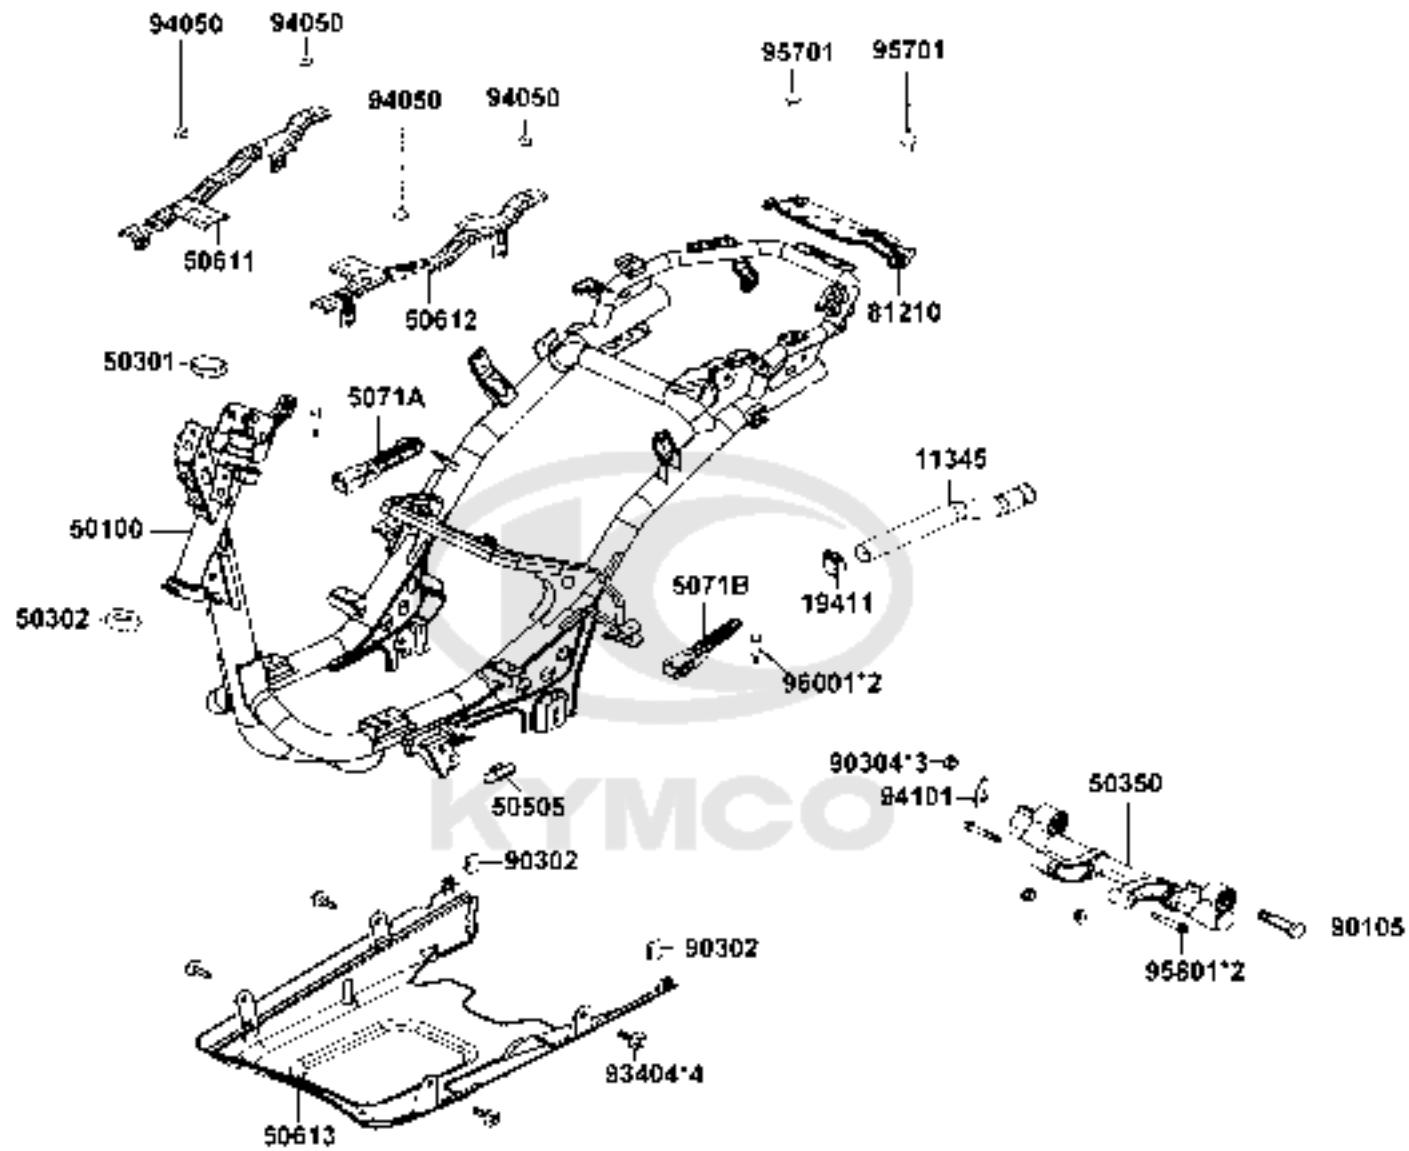

F20

Frame Body