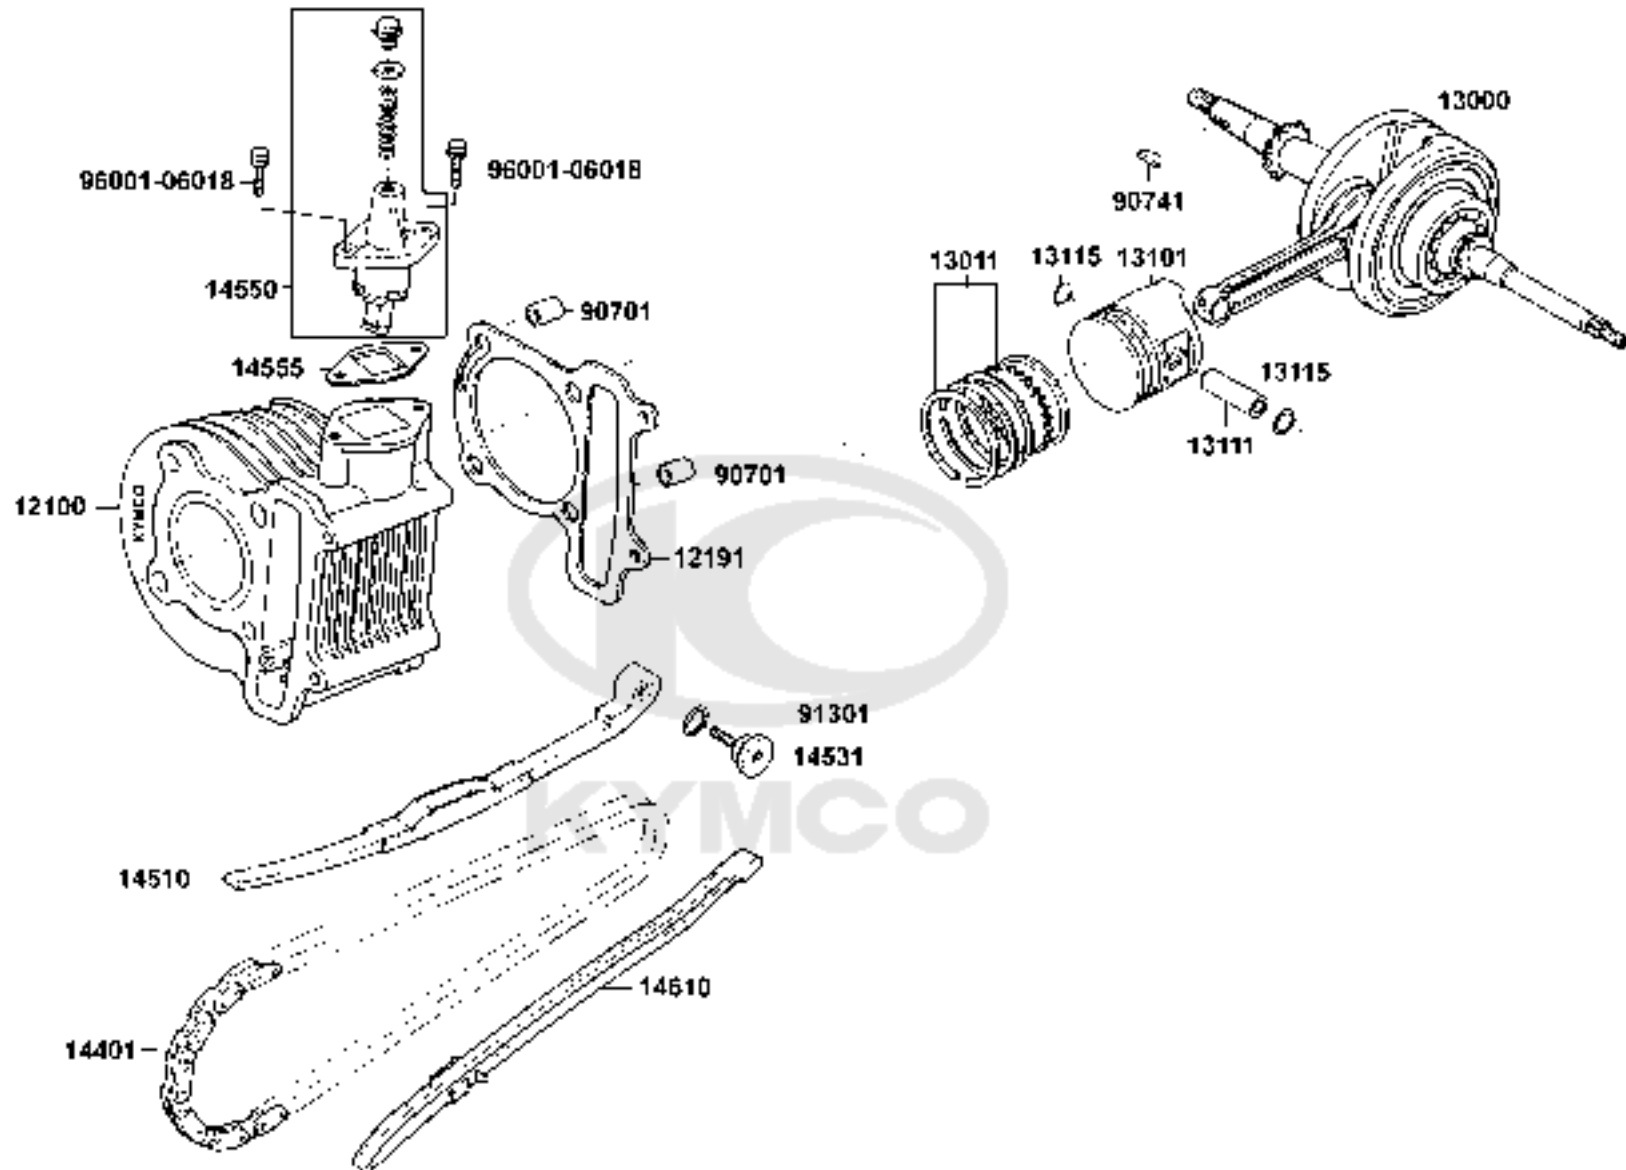

E03

Cylinder Piston Crankshaft