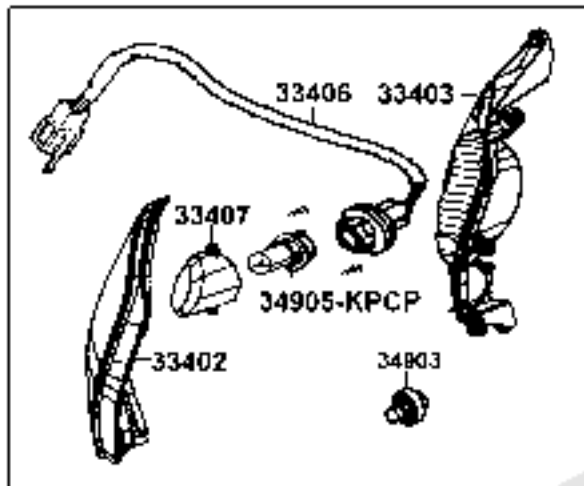

F17

Front Winker

33400
33450