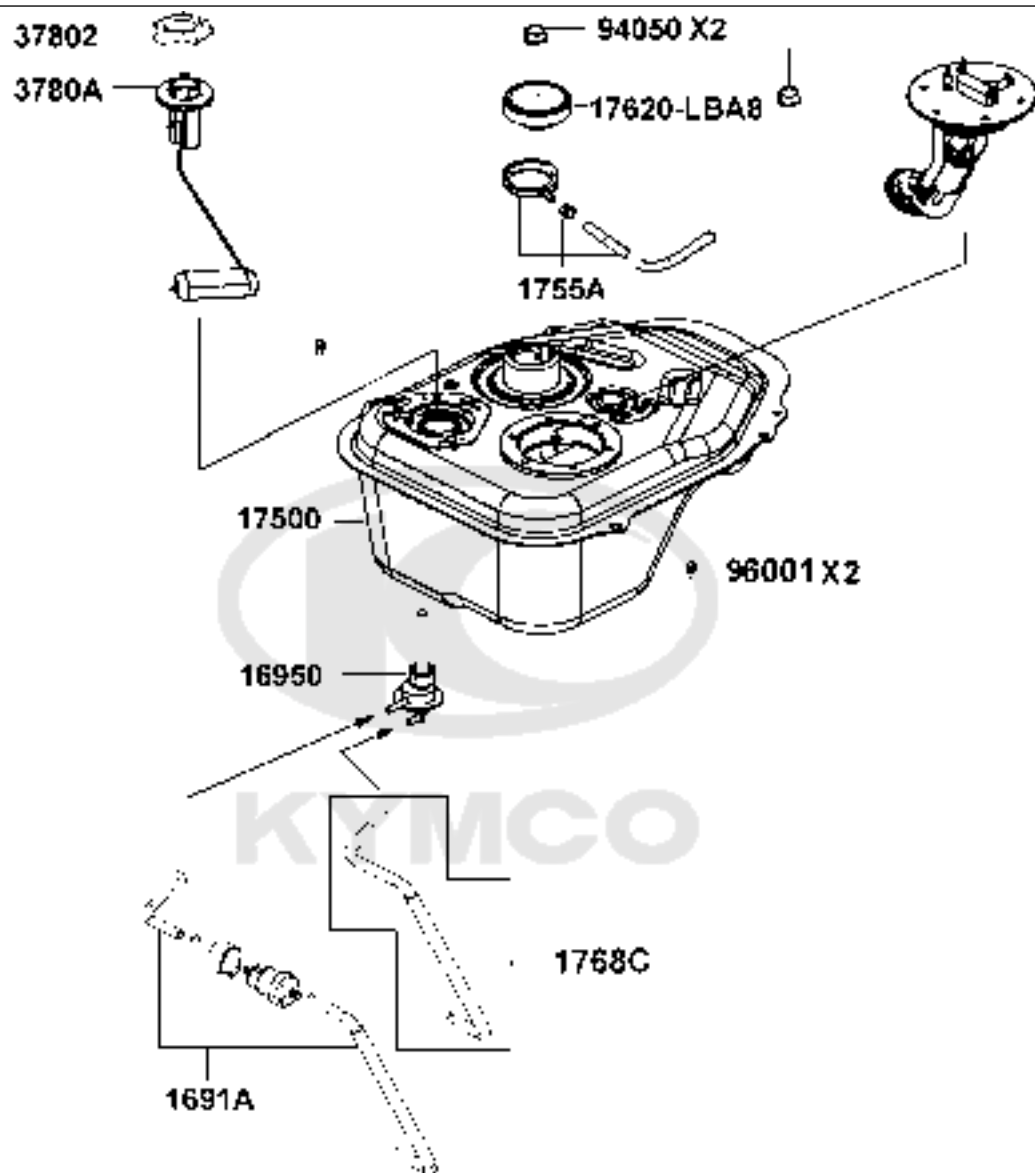

F10

Fuel Tank