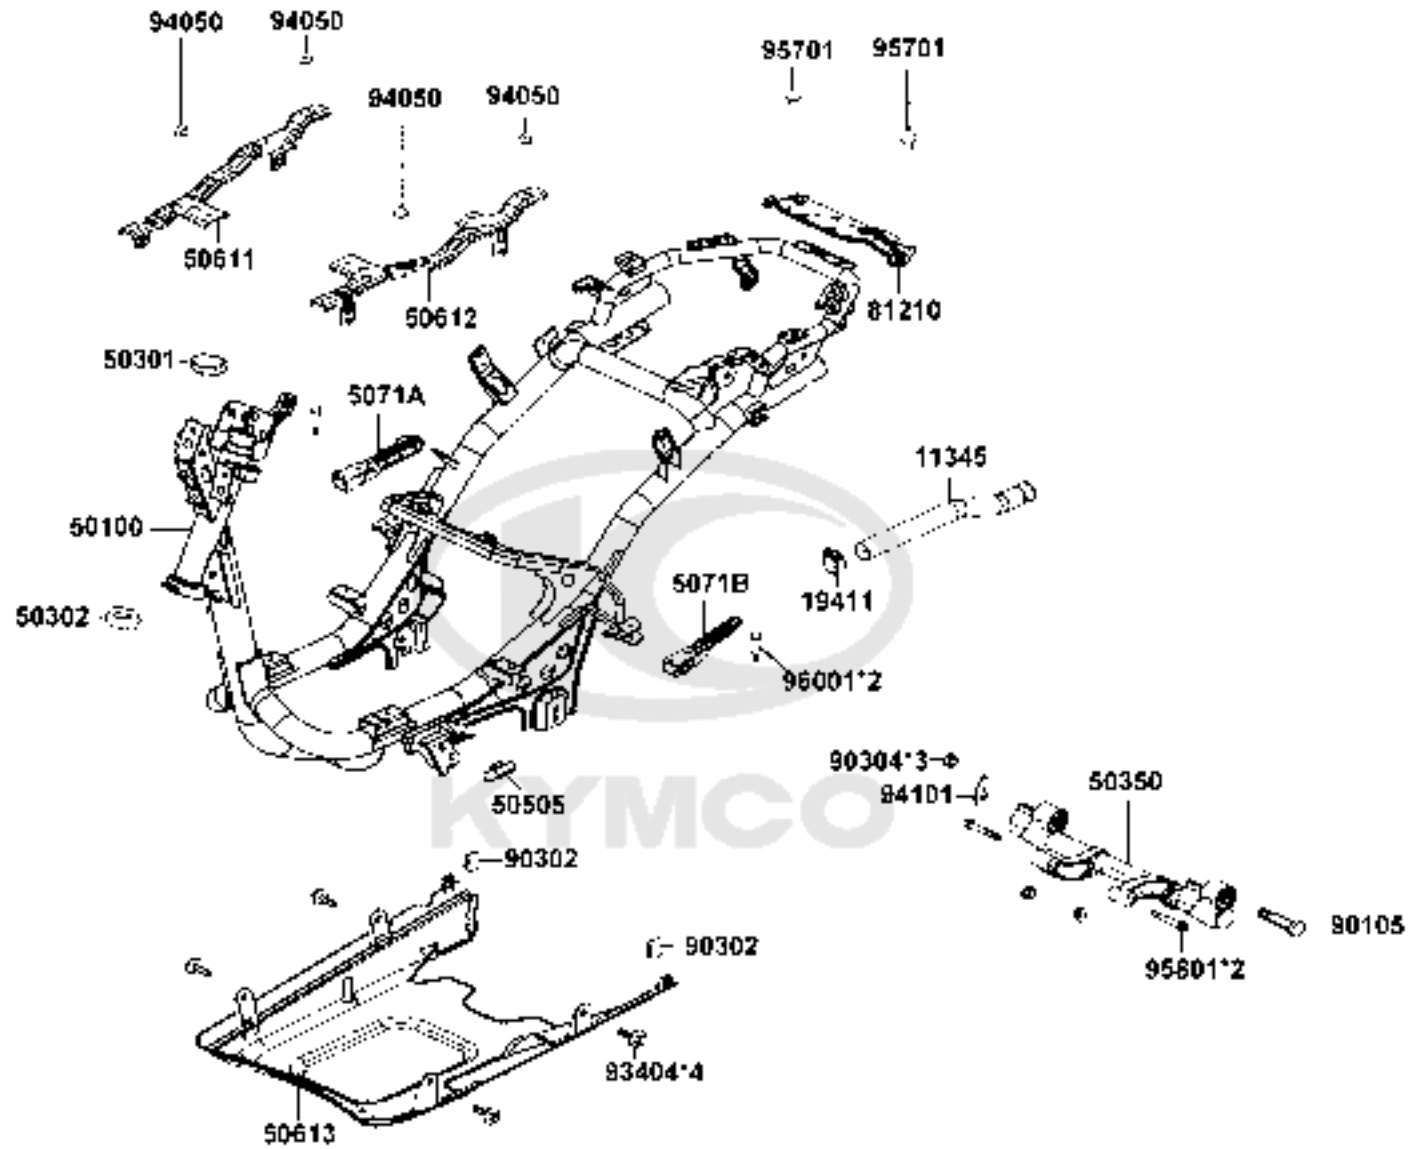

F20

Frame Body