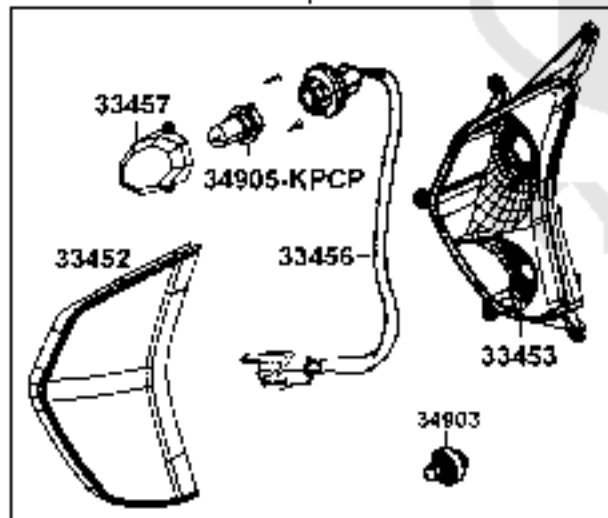

90305-GHKB