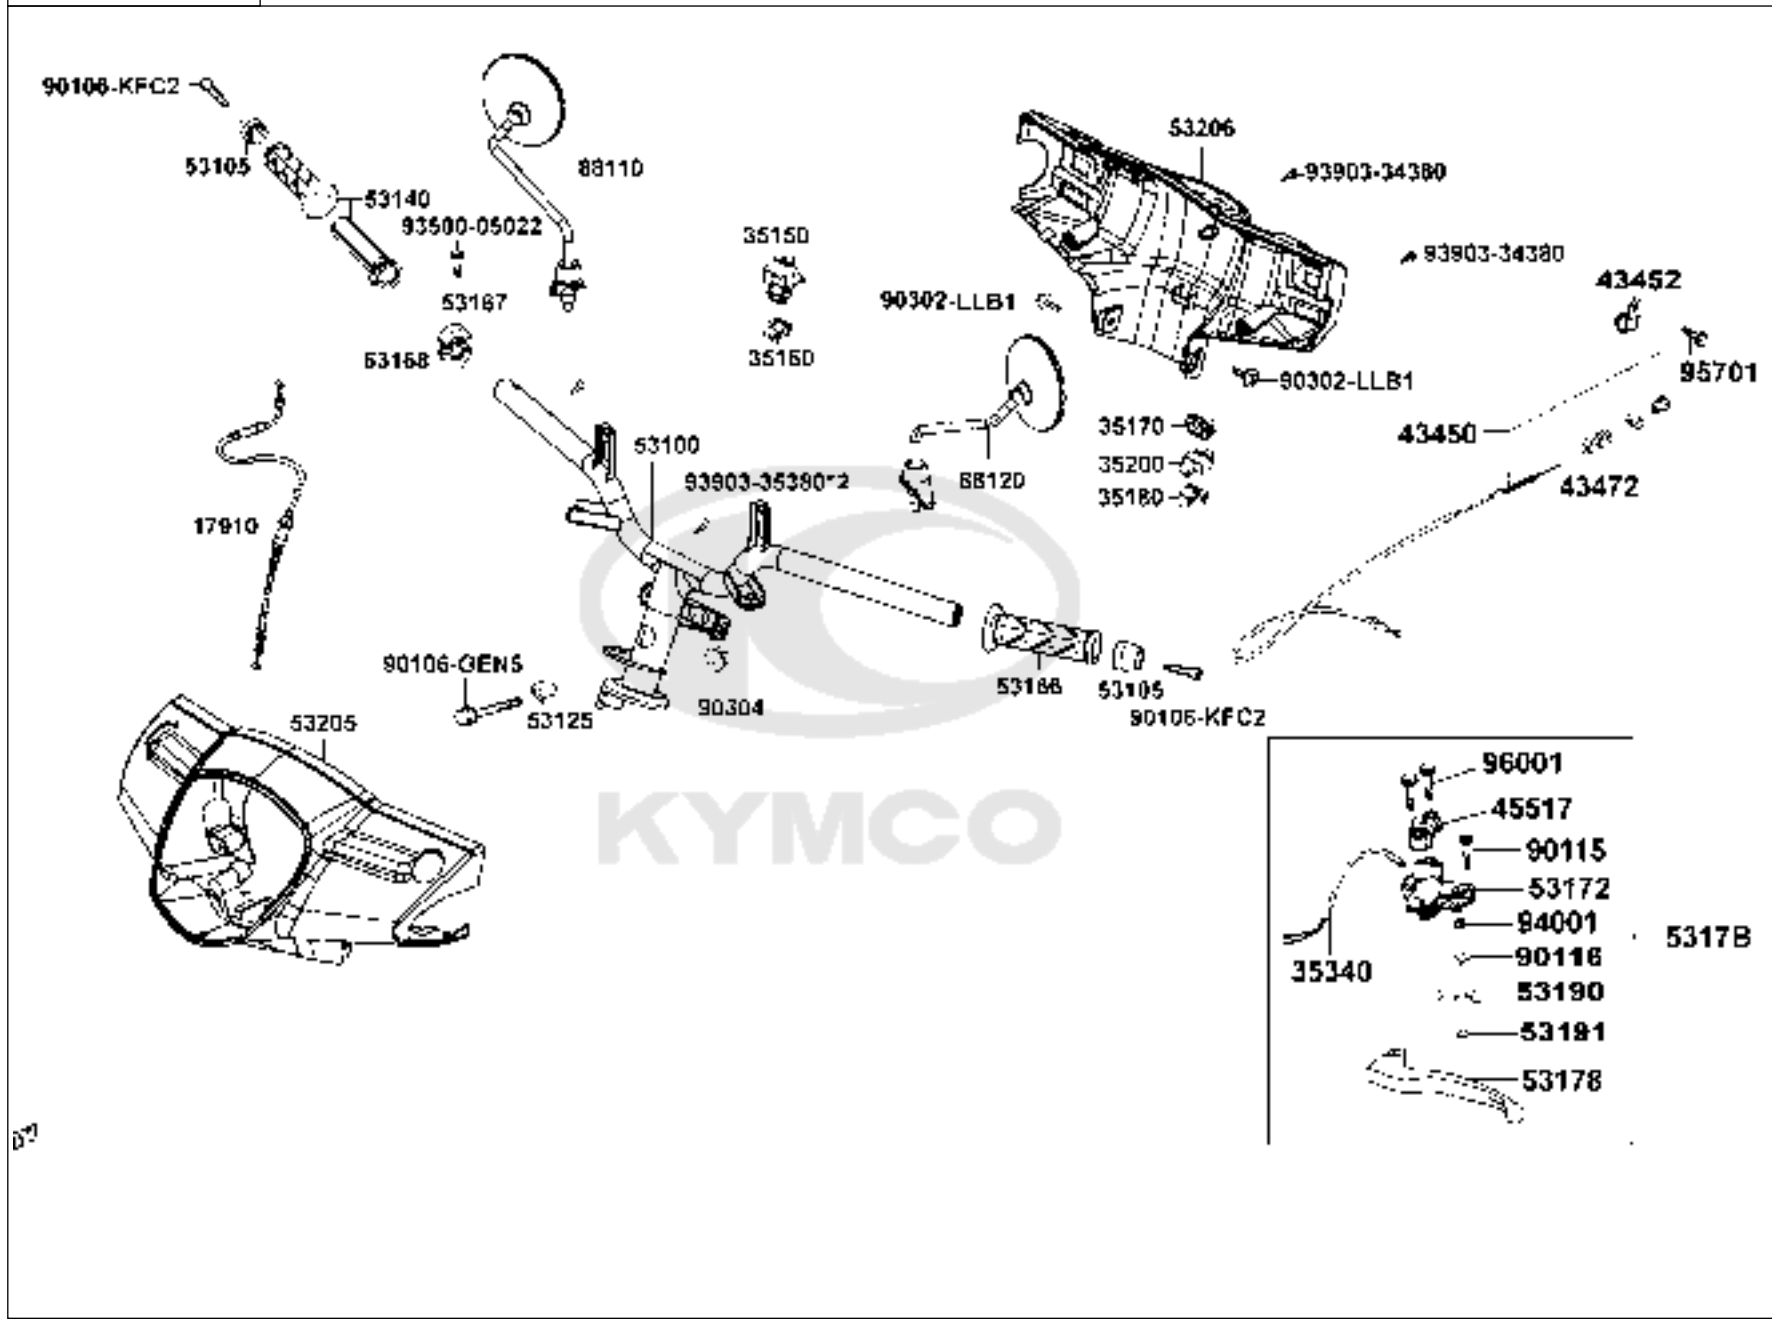

F03

Handle Steering Handle Cover