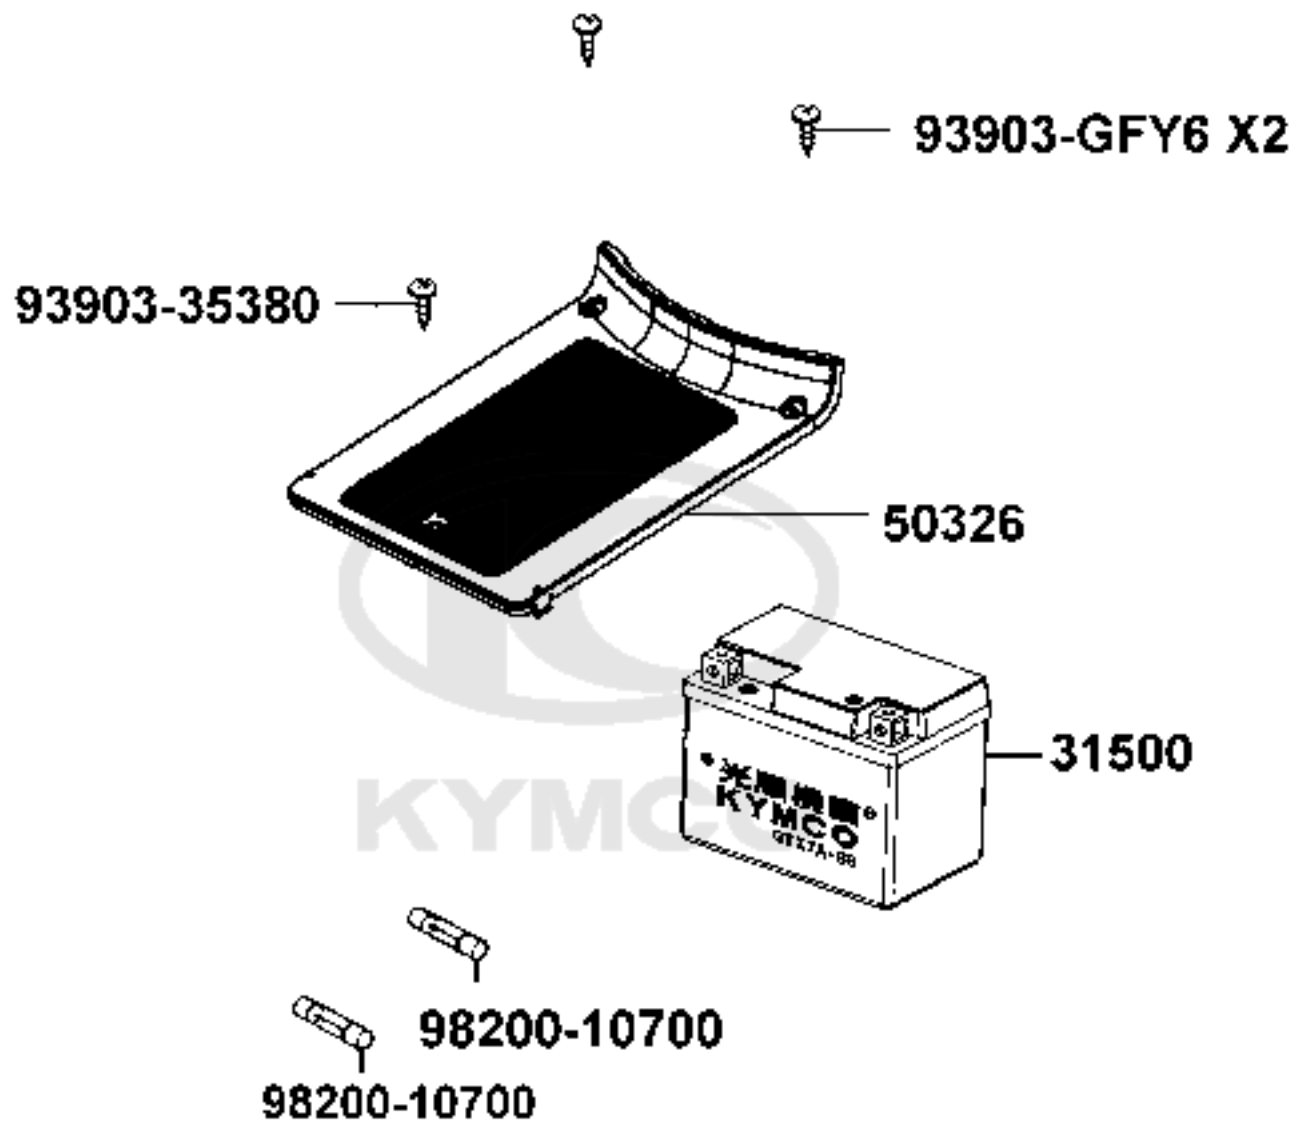

F11

Battery

Sales mark	Ref no	Part no	Description	Reg description	Regd no	F11
------------	--------	---------	-------------	-----------------	---------	------------

	31500	31500-GFY6-C00	BATTERY GTX7A-BS	BATTERY GTX7A-BS	1	
**	50326	50326-LGR5-E10	COVER BATTERY	COVER BATTERY	1	
	93903-35380	93903-35380	SCREW TAPPING 5*16 (K)	SCREW TAPPING 5*16 (K)	1	
	93903-GFY6	93903-GFY6-C00	SCREW TAPPING 4*14	SCREW TAPPING 4*14	1	
	98200	98200-10700	FUSE A7	FUSE A7	1	