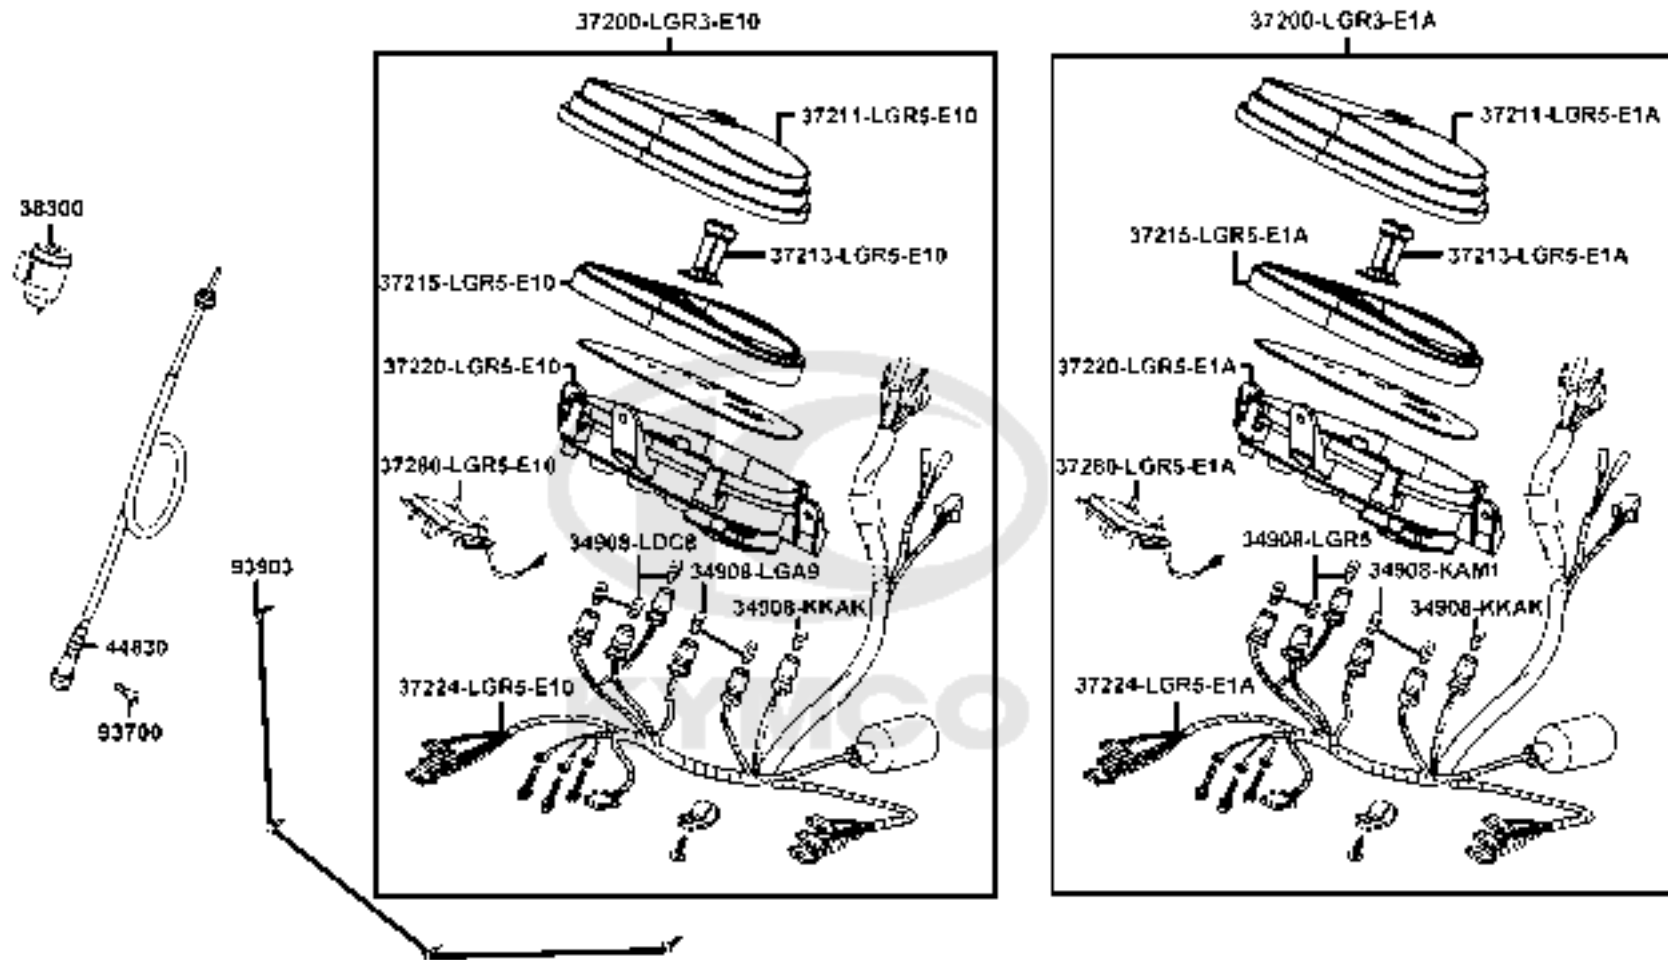

F01

Head Light

Sales mark	Ref no	Part no	Description	Reg description	Regd no	F01
------------	--------	---------	-------------	-----------------	---------	------------

33100		33100-LGR5-E10	LIGHT ASSY HEAD	LIGHT ASSY HEAD	1	
33108		33108-LGR5-E10	SOCKET COMP FR COMB	SOCKET COMP FR COMB	1	
34901		34901-LDC8-E10	BULB HEAD LIGHT	BULB HEAD LIGHT	1	
93903		93903-35380	SCREW TAPPING 5*16 (K)	SCREW TAPPING 5*16 (K)	4	