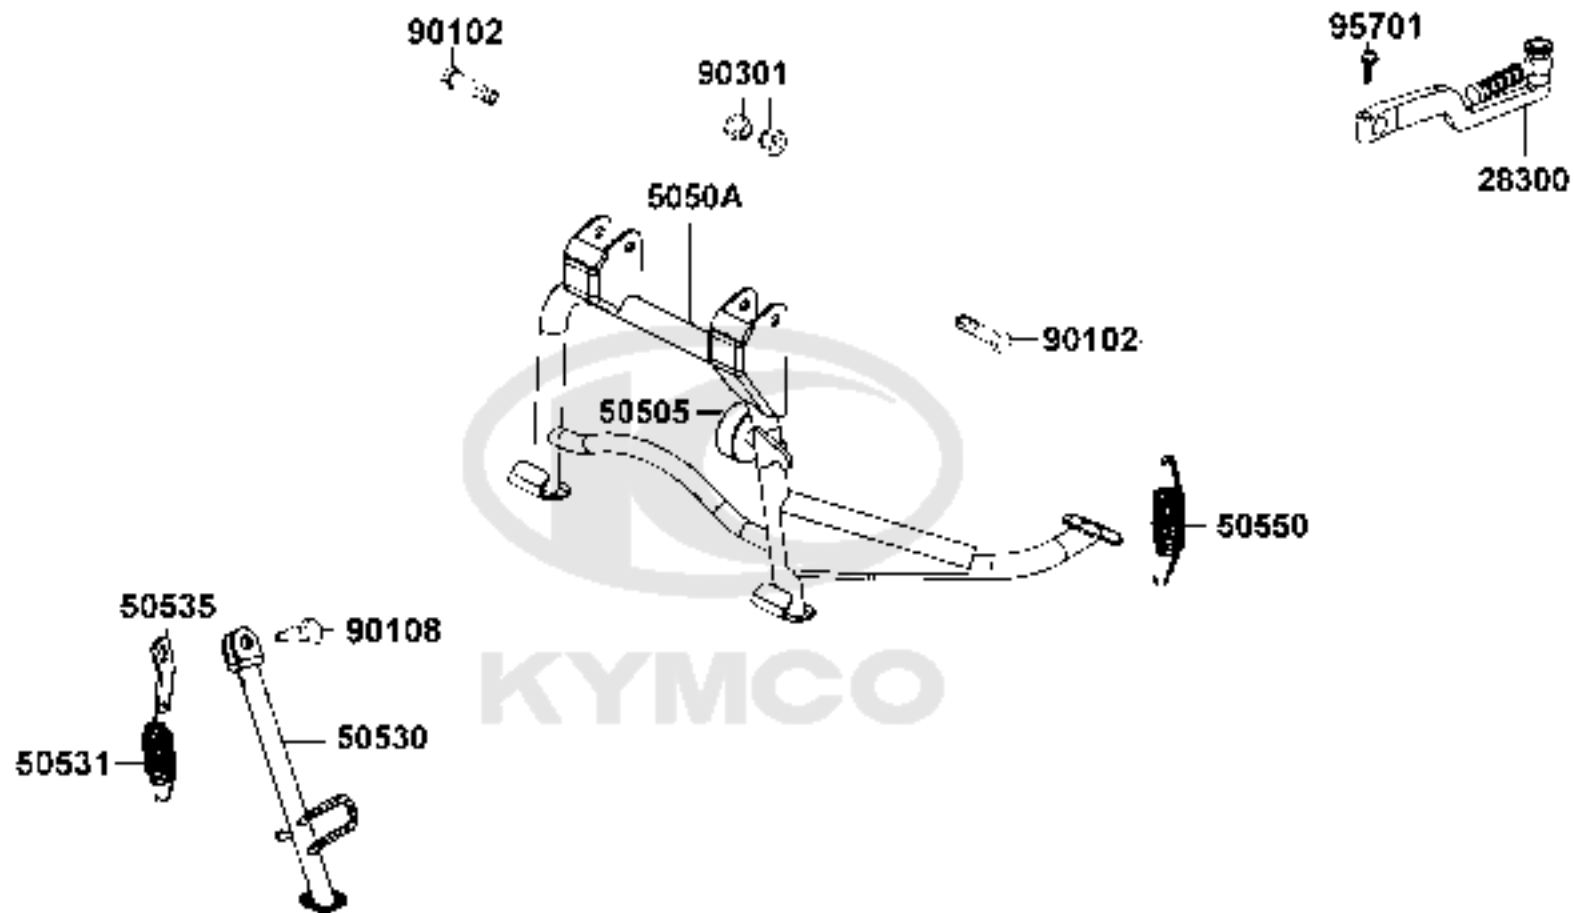

F15

Stand Kick Starter Arm