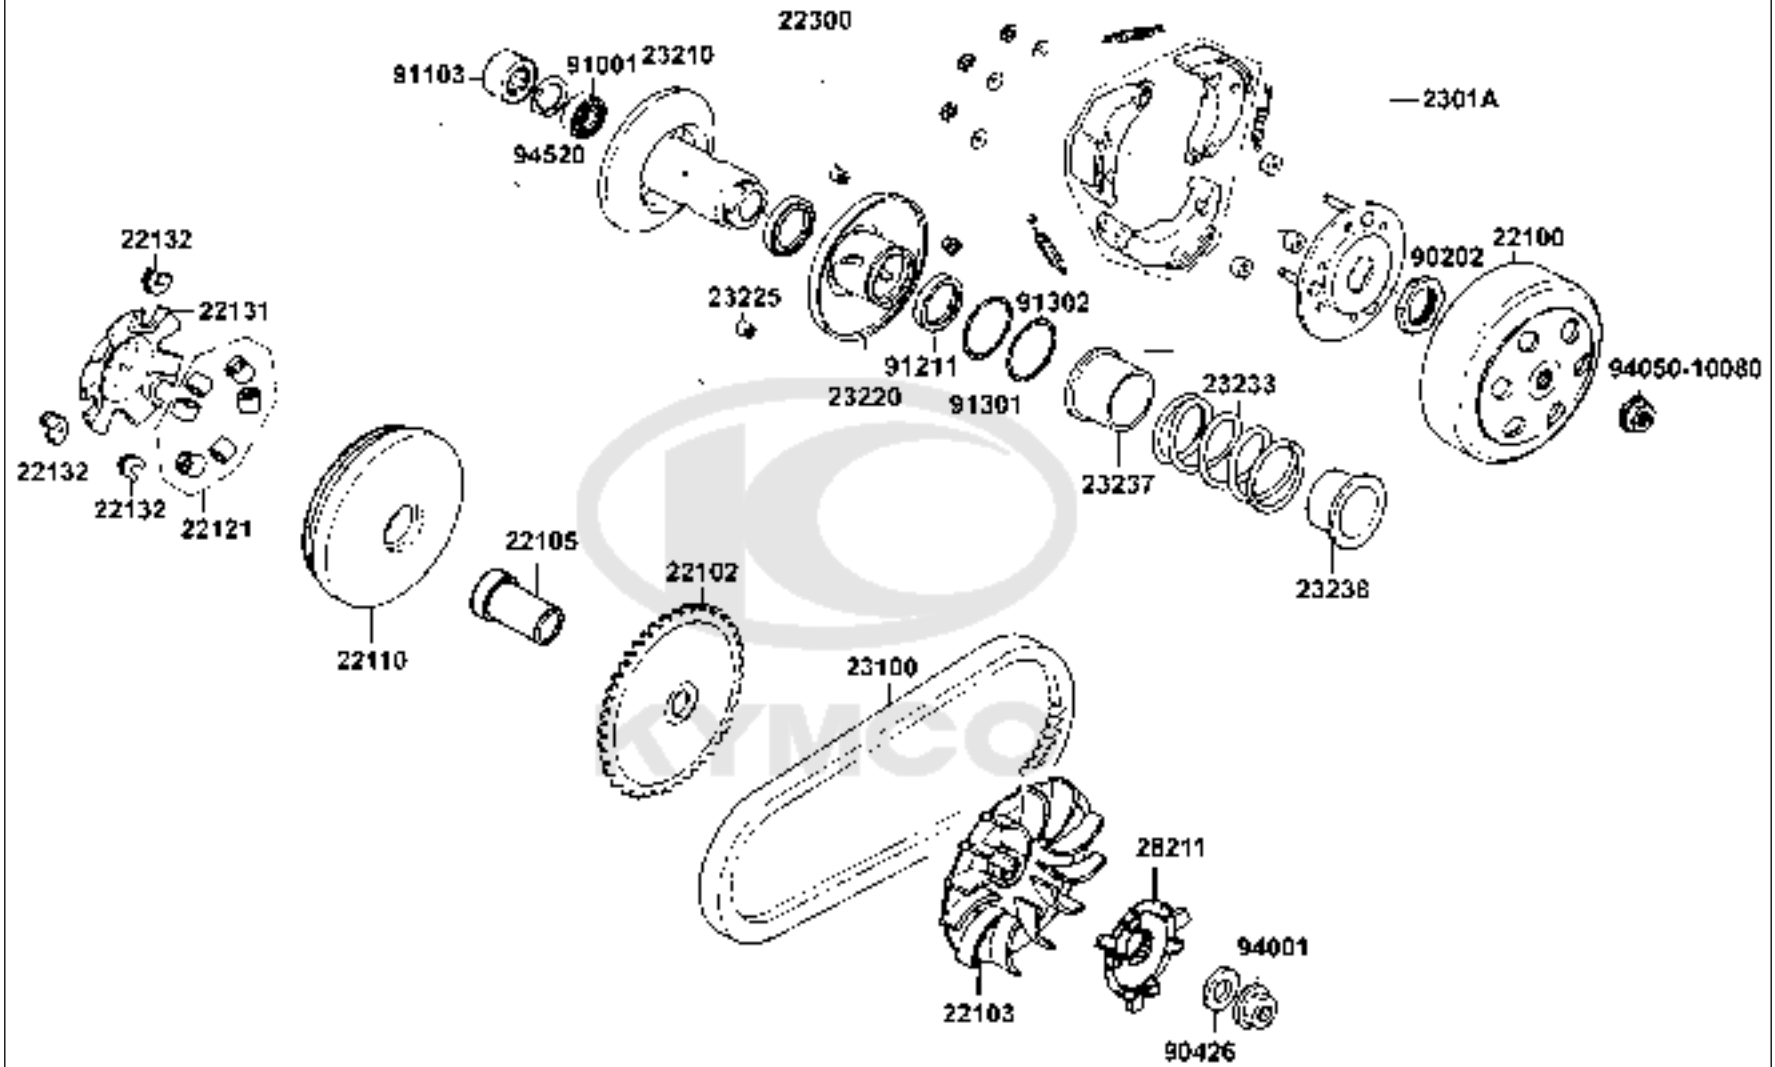

E05

Driven Pulley