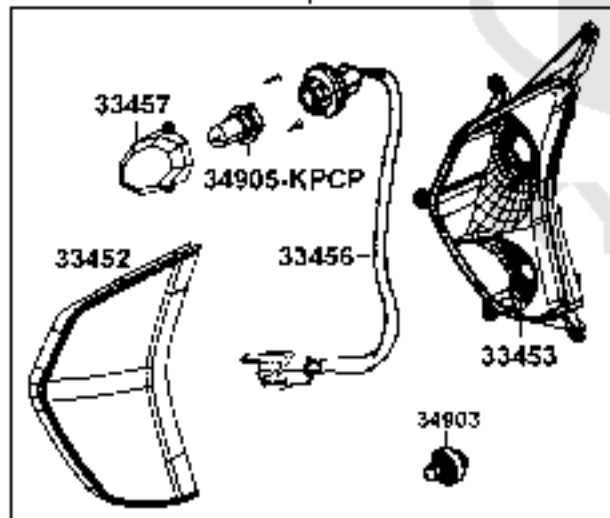

F17

Front Winker

33400
33450

93803-34380 X14
33650
90305-GHKB

90305-GHKB

Sales mark	Ref no	Part no	Description	Reg description	Regd no	F17
	33400	33400-LGR5-E10	WINKER ASSY R FR	WINKER ASSY R FR	1	
	33402	33402-LGR5-E10	LENS R FR WINKER	LENS R FR WINKER	1	
	33403	33403-LGR5-E10	BASE R FR WINKER	BASE R FR WINKER	1	
	33406	33406-LGR5-E10	SOCKET COMP R FR WINKER	SOCKET COMP R FR WINKER	1	
	33407	33407-LGR5-E10	INNER LENS L WINKER	INNER LENS L WINKER	1	
	33450	33450-LGR5-E10	WINKER ASSY L FR	WINKER ASSY L FR	1	
	33452	33452-LGR5-E10	LENS L FR WINKER	LENS L FR WINKER	1	
	33453	33453-LGR5-E10	BASE L FR WINKER	BASE L FR WINKER	1	
	33456	33456-LGR5-E10	SOCKET COMP L FR WINKER	SOCKET COMP L FR WINKER	1	
	33457	33457-LGR5-E10	INNER LENS L WINKER	INNER LENS L WINKER	1	
	33600	33600-LGR5-E10	WINKER ASSY R RR	WINKER ASSY R RR	1	
	33602	33602-LGR5-E10	LENS R RR WINKER	LENS R RR WINKER	1	
	33603	33603-LGR5-E10	BASE R RR WINKER	BASE R RR WINKER	1	
	33606	33606-LGR5-E10	SOCKET COMP R RR WINKER	SOCKET COMP R RR WINKER	1	
	33650	33650-LGR5-E10	WINKER SET L RR	WINKER SET L RR	1	
	33652	33652-LGR5-E10	LENS L RR WINKER	LENS L RR WINKER	1	
	33653	33653-LGR5-E10	BASE L RR WINKER	BASE L RR WINKER	1	
	33656	33656-LGR5-E10	SOCKET COMP L RR WINKER	SOCKET COMP L RR WINKER	1	
	34903	34903-LDC8-E10	BULB POSITION	BULB POSITION	2	
	34905-KPCP	34905-KPCP-C00	BULB WINKER	BULB WINKER	1	