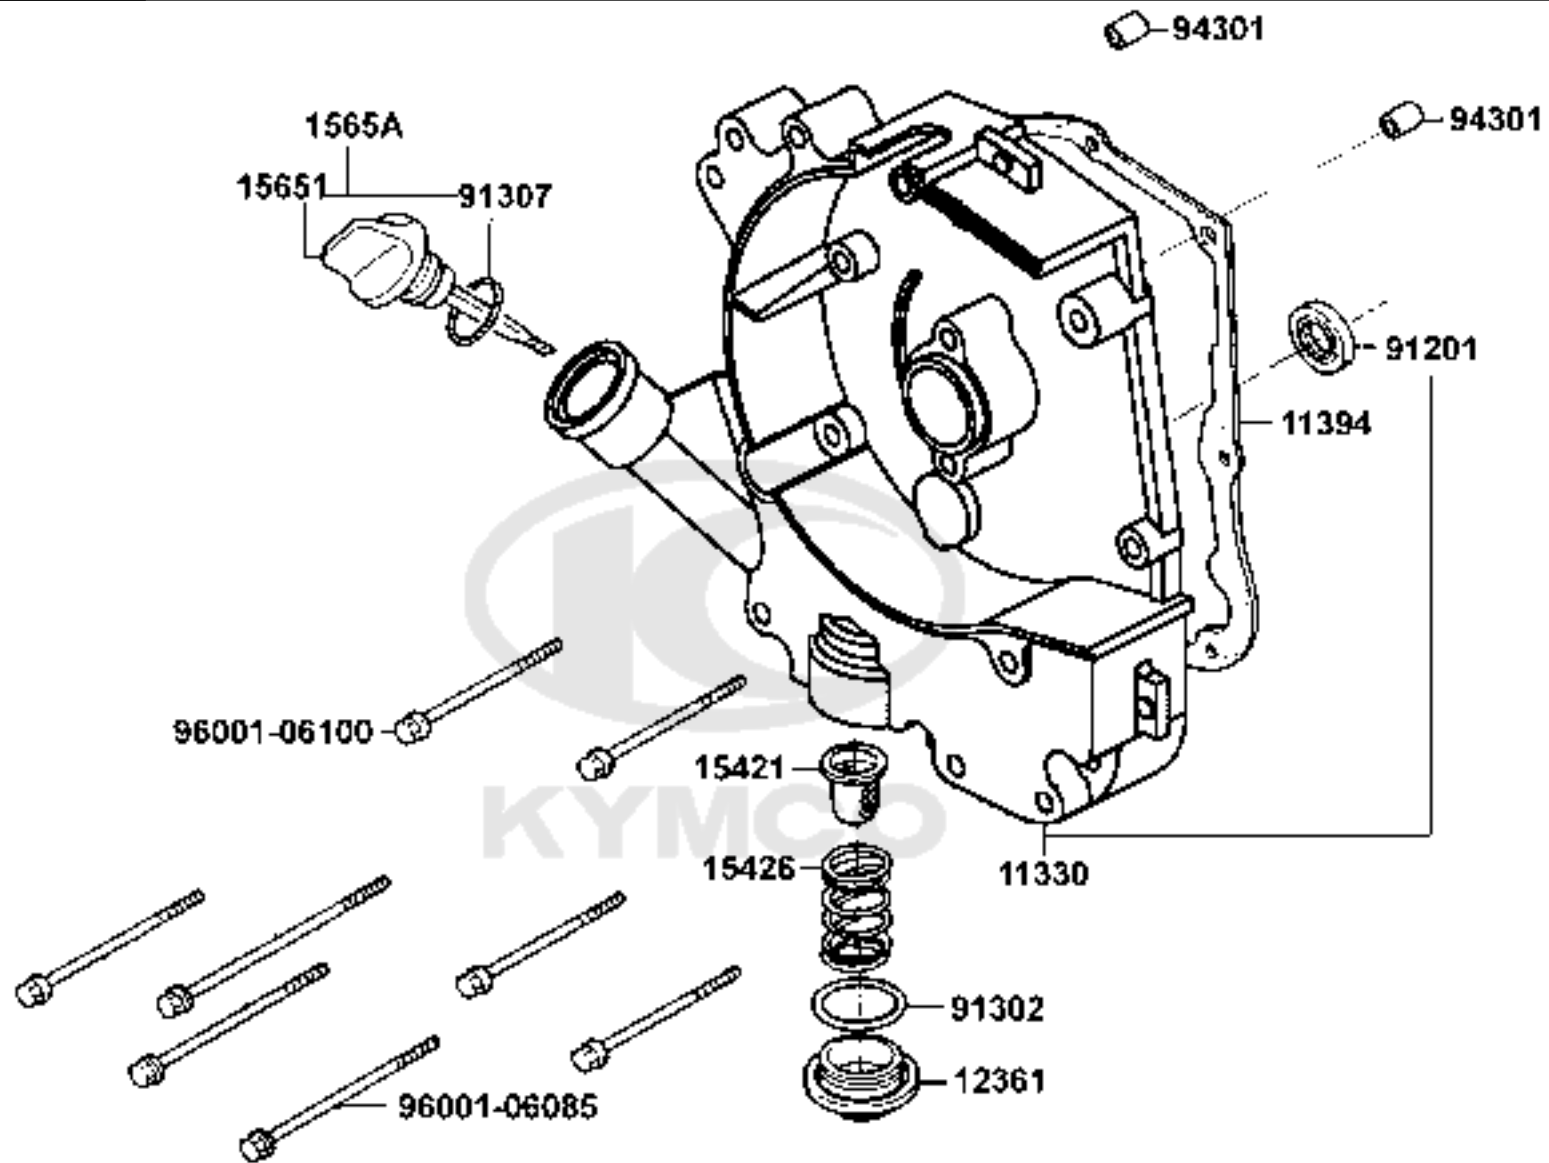

E04

Right Crankcase Cover