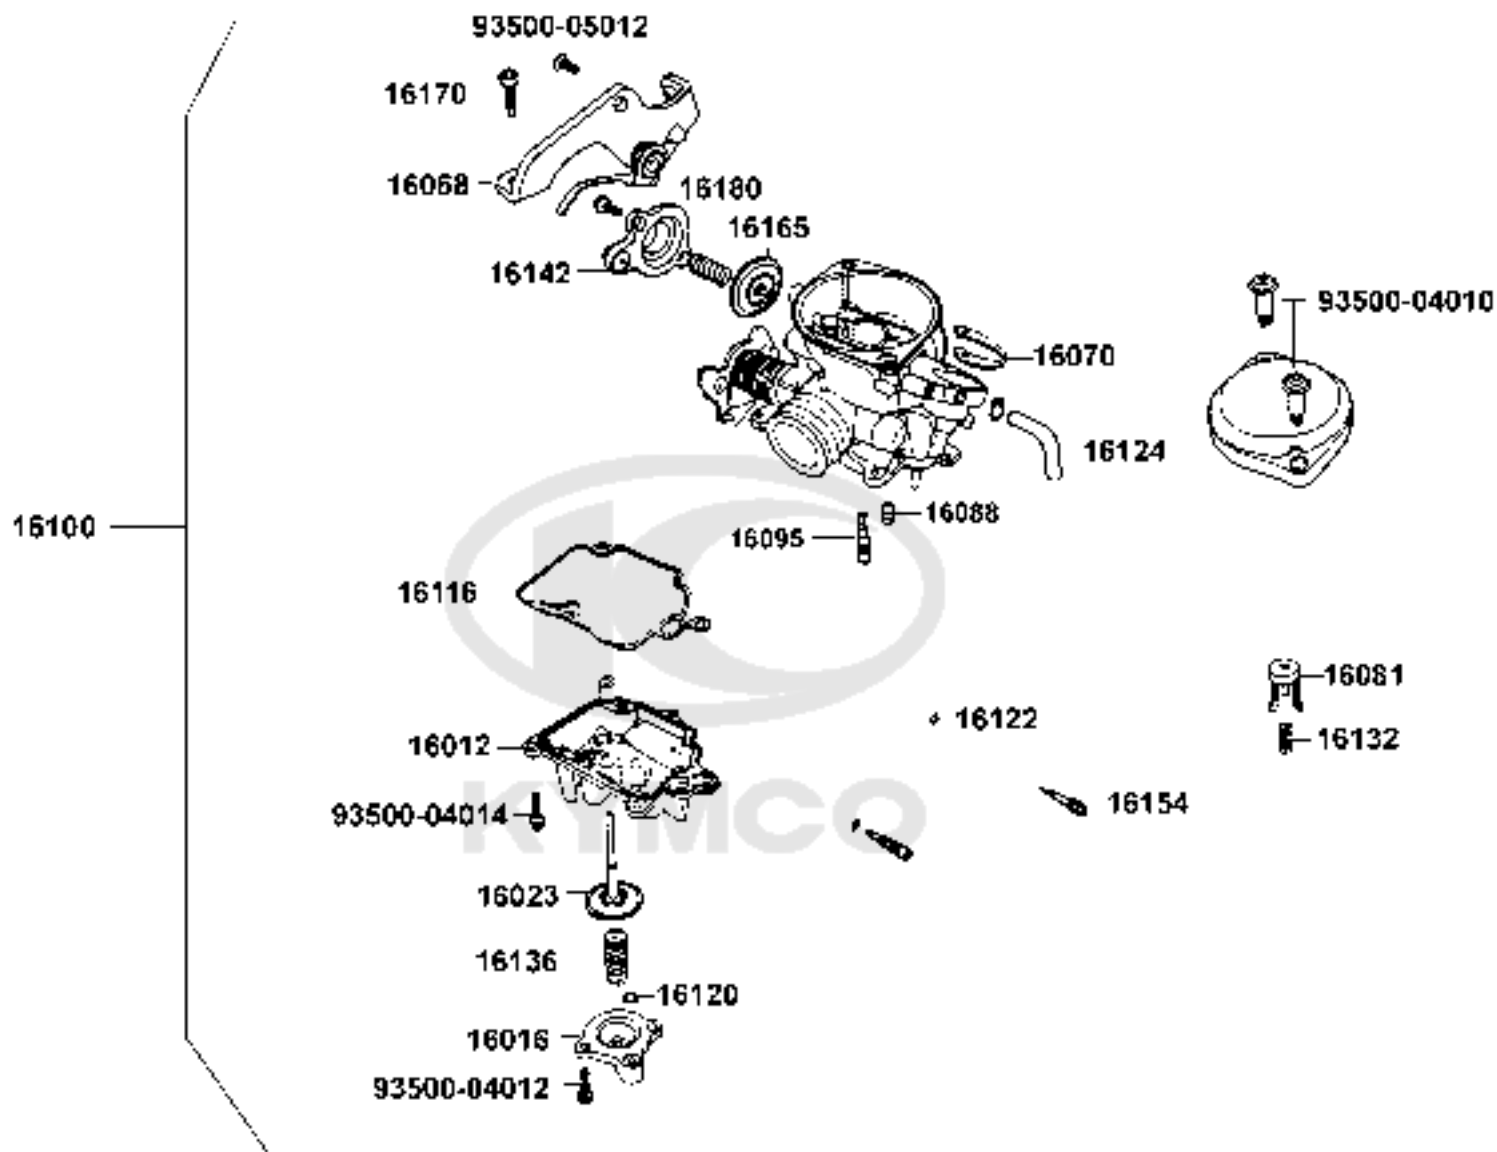

E09

Carburetor