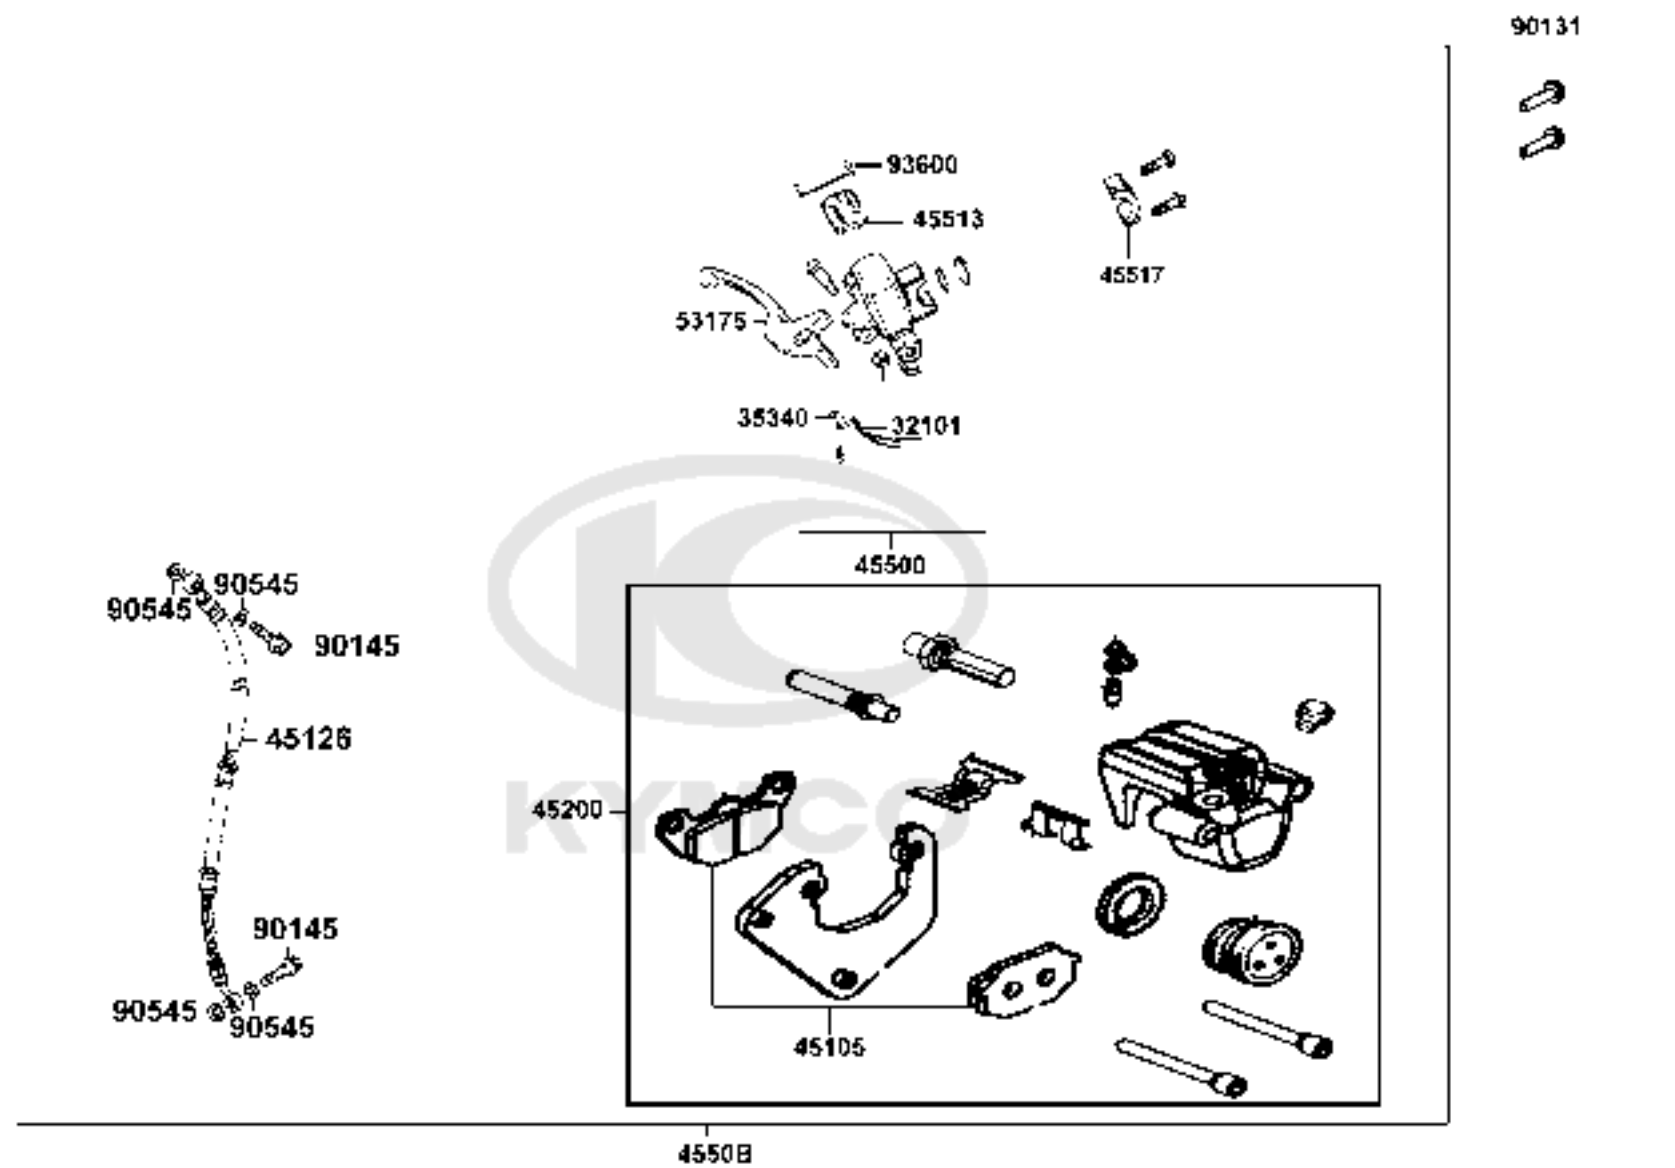

F04

Brake Master Cylinder