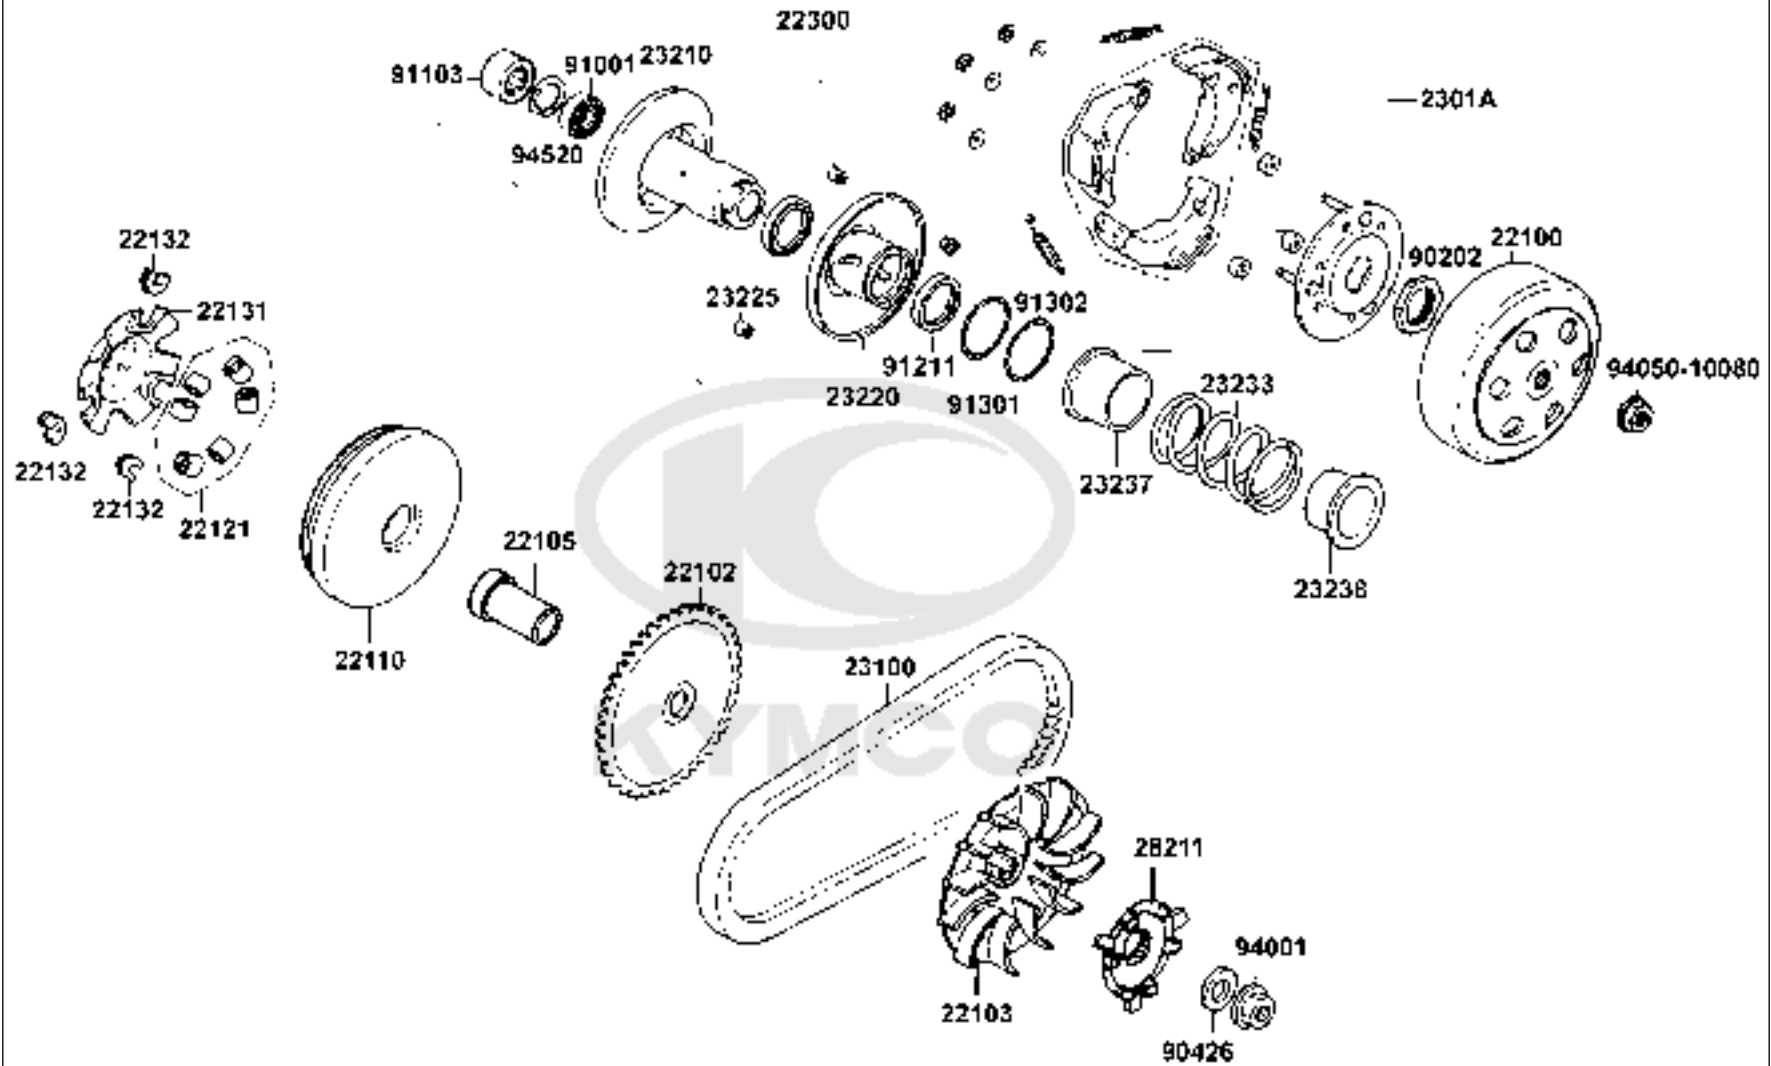

E05

Driven Pulley