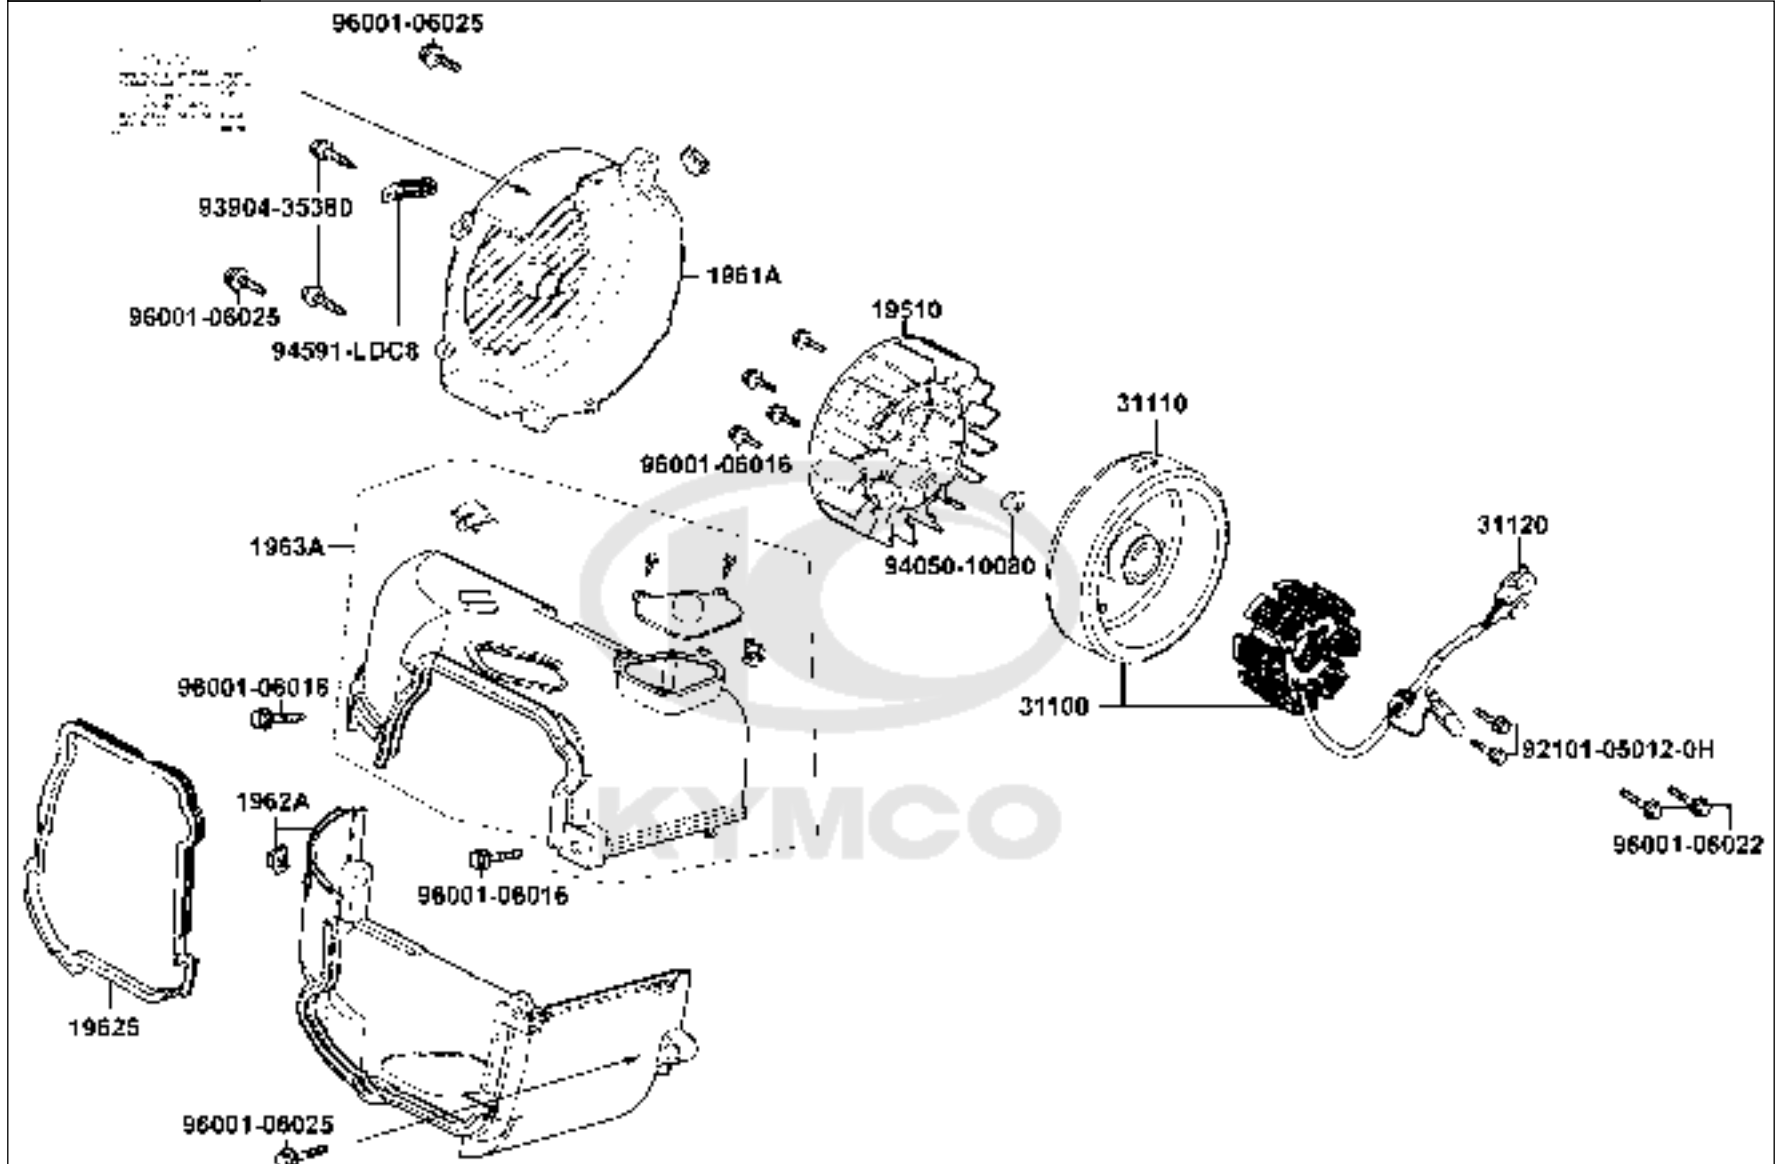

E07

Fan Cover Generator