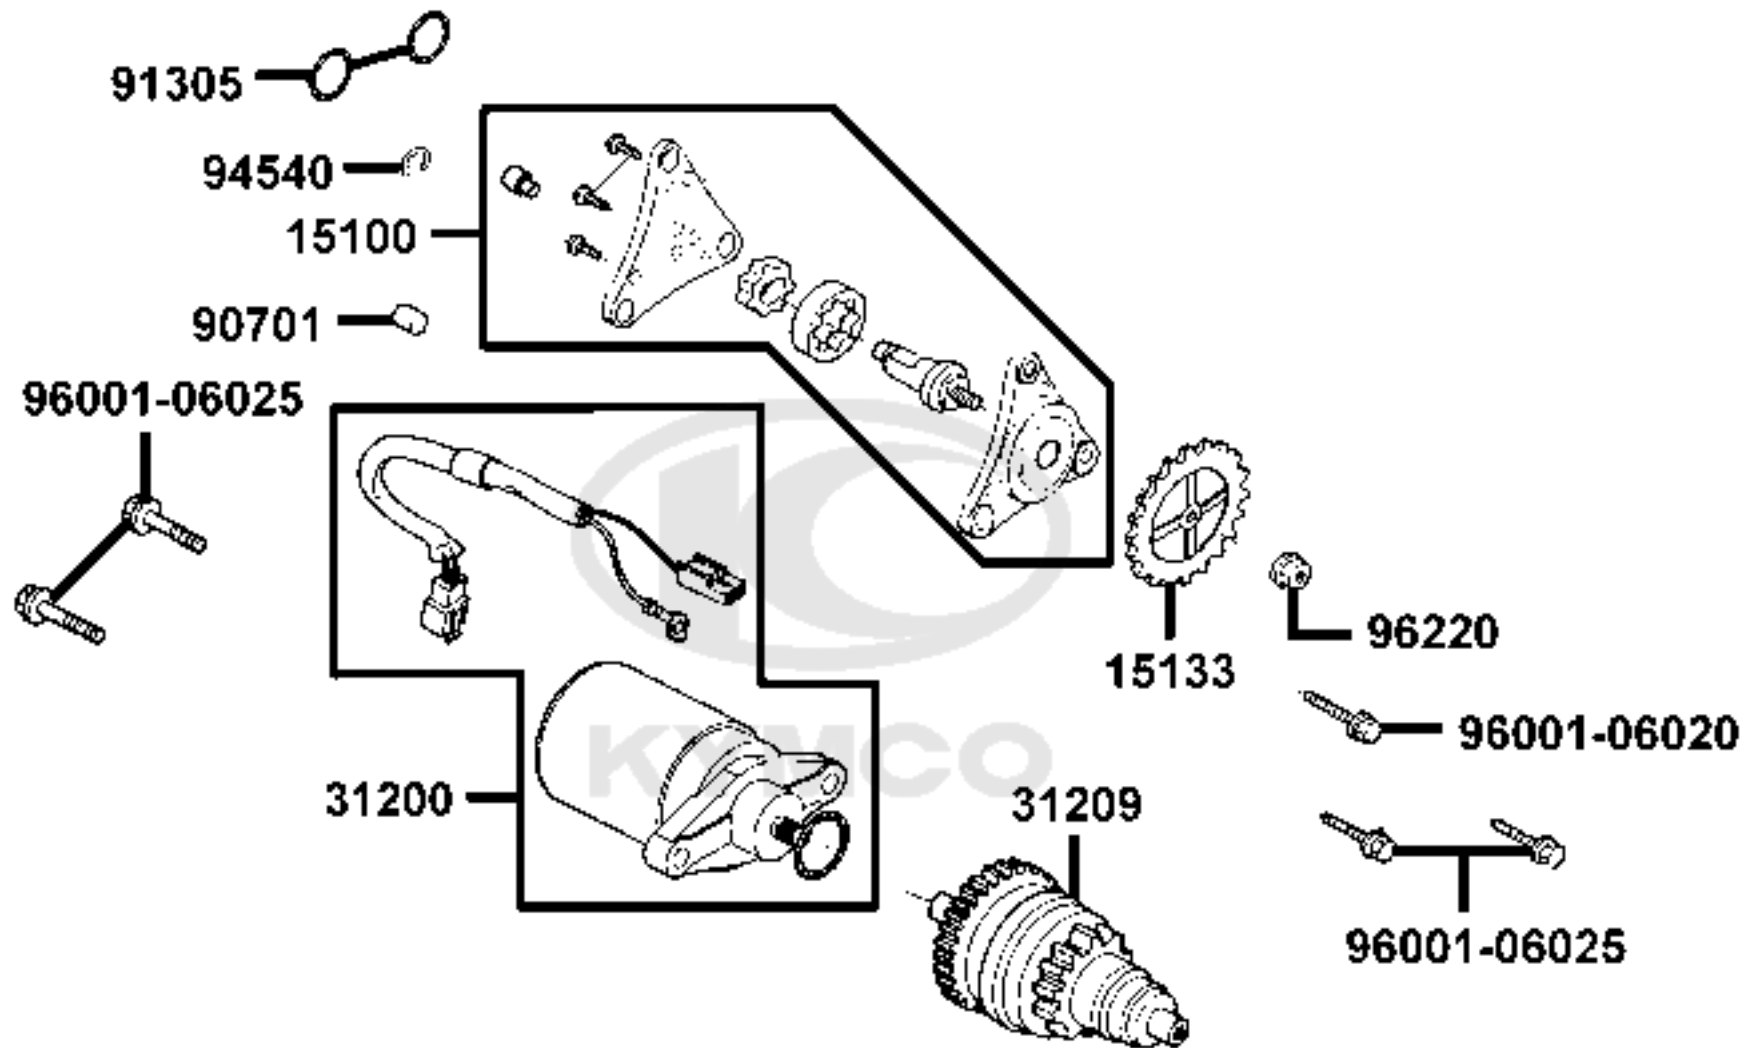

E06

Starting Motor Oil Pump