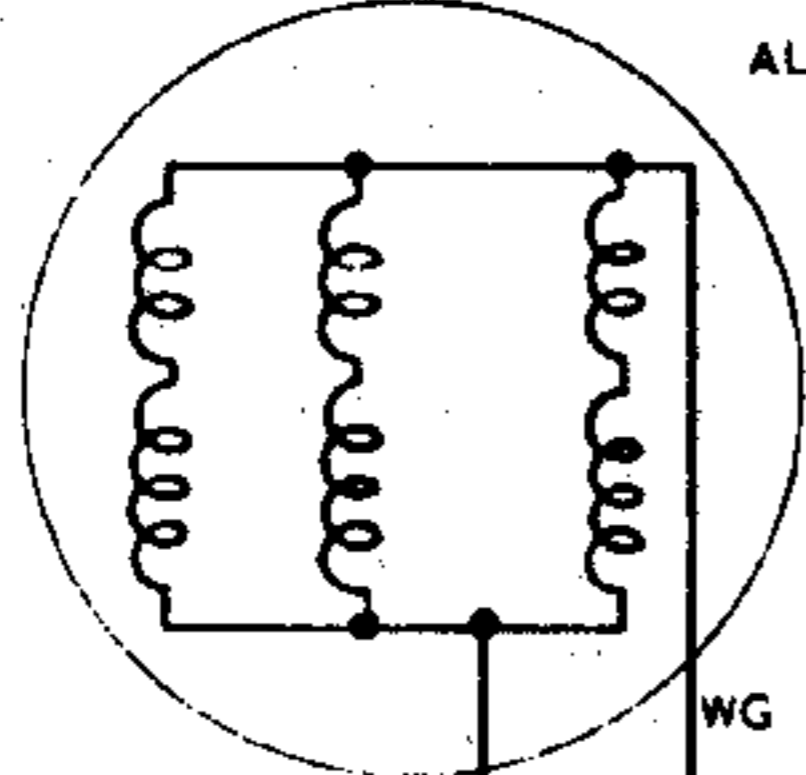

ALTERNATOR

OFF

TAIL-PILOT-PANEL LAMPS

TAIL-PANEL-HEADLAMPS

CABLE COLOUR CODE

B	BLACK	S	SLATE
U	BLUE	W	WHITE
N	BROWN	Y	YELLOW
G	GREEN	D	DARK
K	PINK	L	LIGHT
P	PURPLE	M	MEDIUM
R	RED		