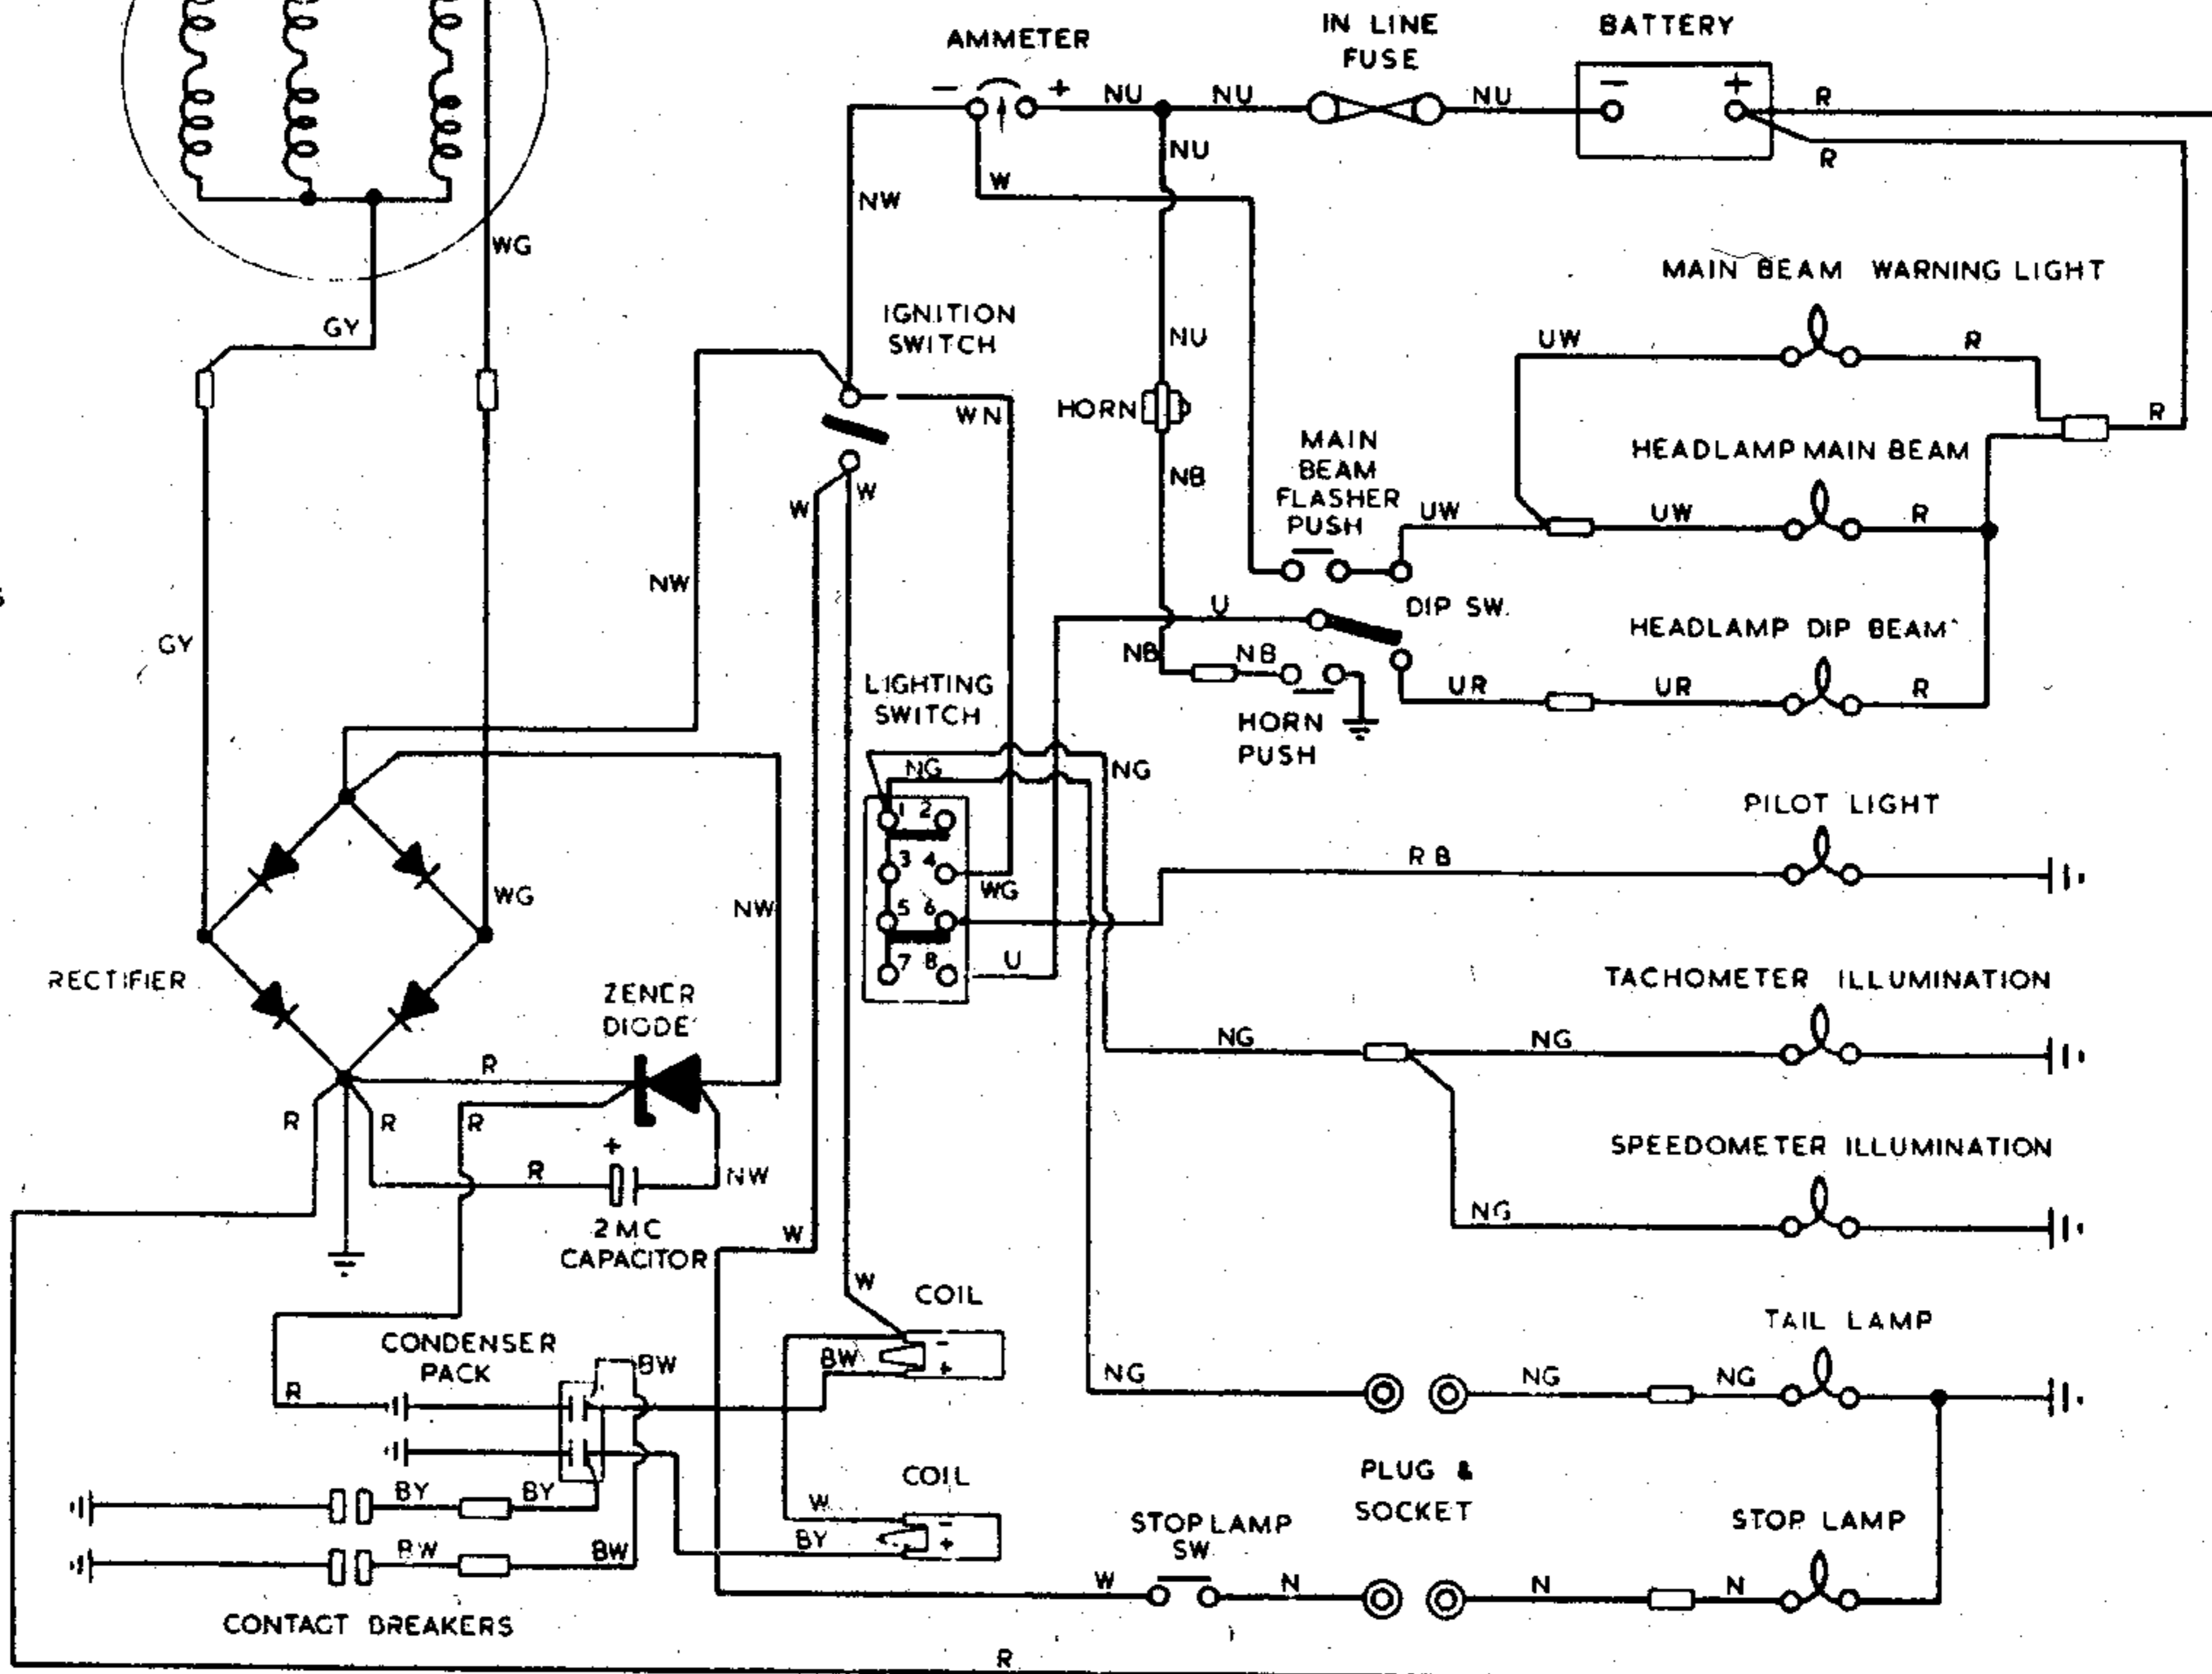

ALTERNATOR

OFF

TAIL-PILOT-PANEL LAMPS

TAIL-PANEL-HEADLAMPS

CABLE COLOUR CODE

B	BLACK	S	SLATE
U	BLUE	W	WHITE
N	BROWN	Y	YELLOW
G	GREEN	D	DARK
K	PINK	L	LIGHT
P	PURPLE	M	MEDIUM
R	RED		