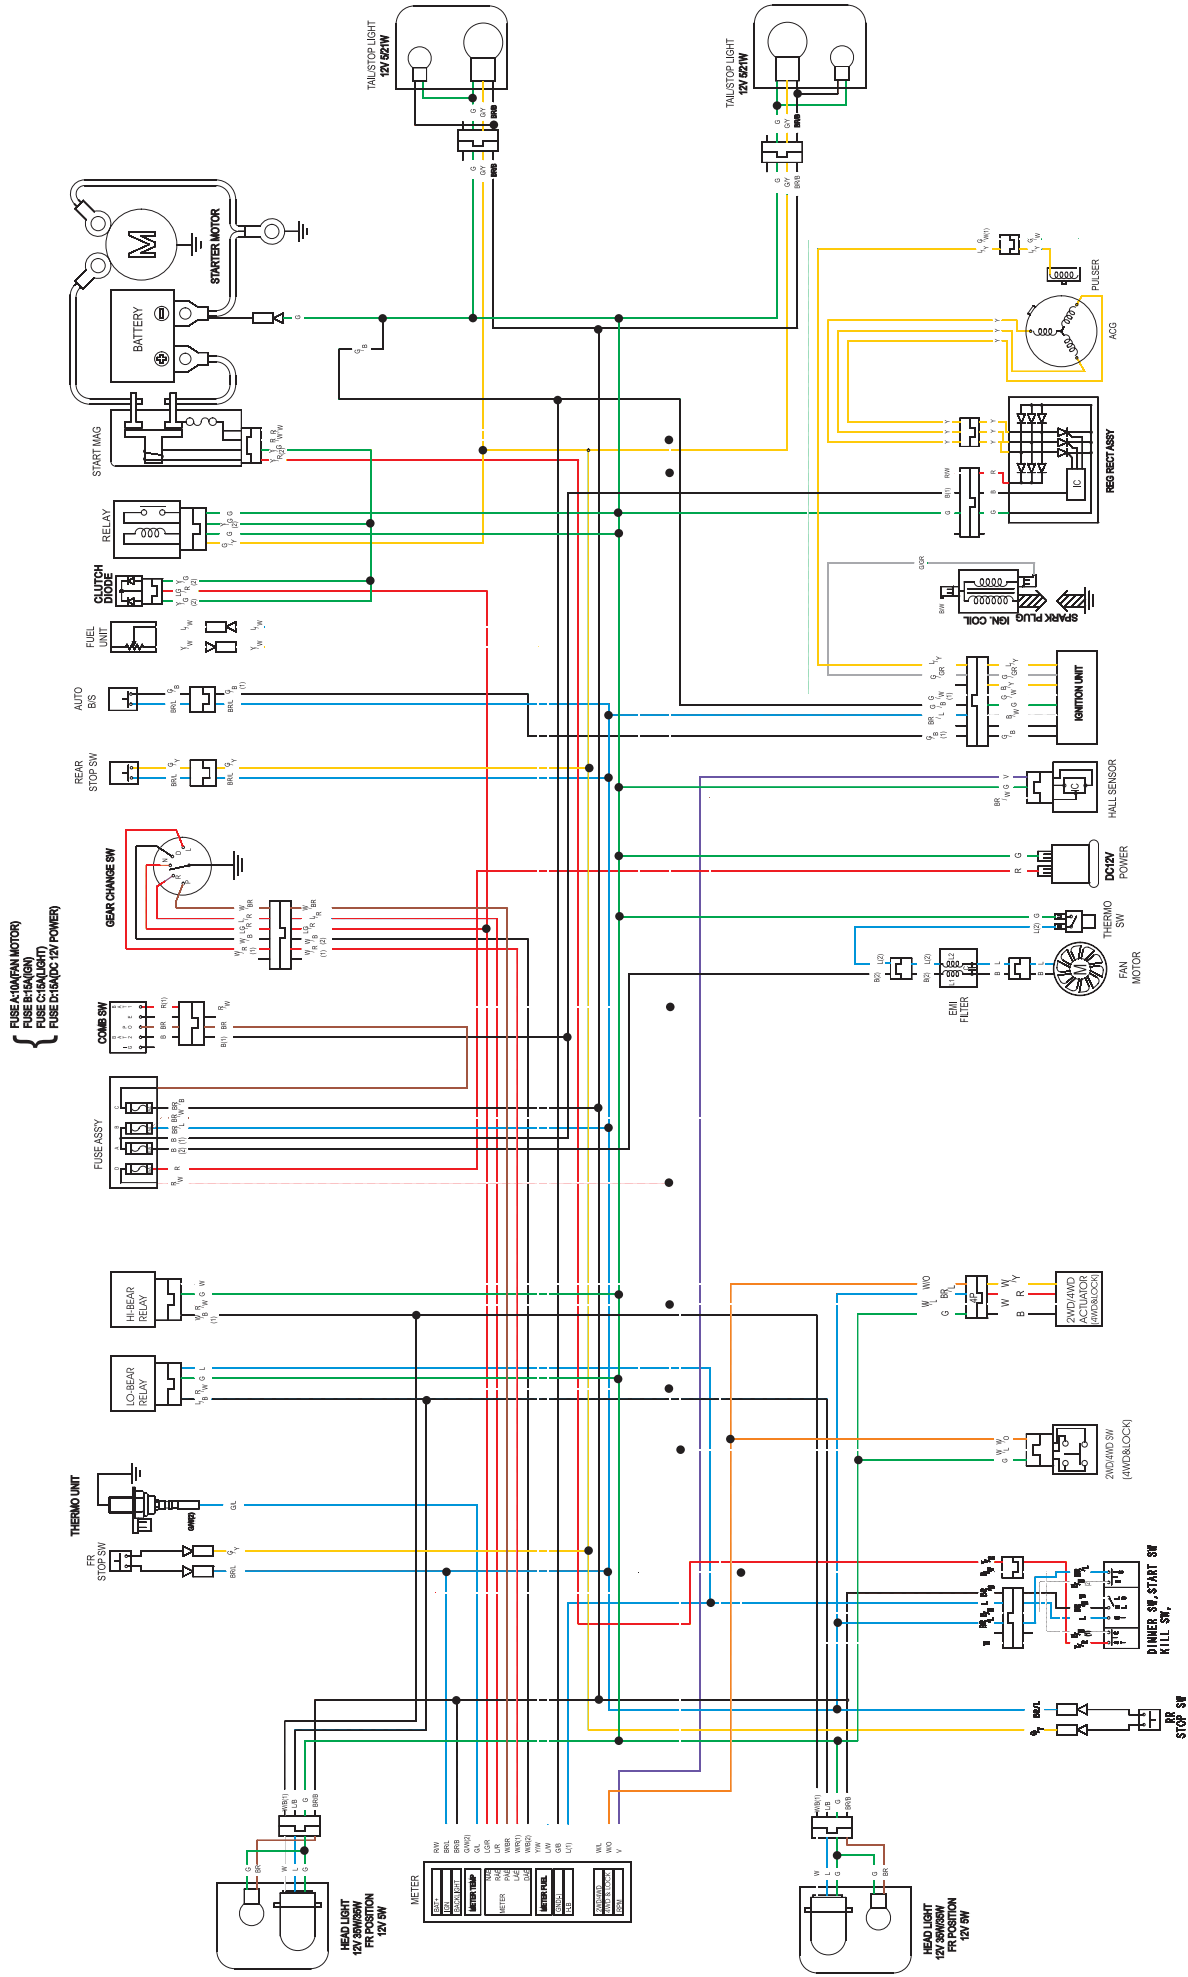

MXU 500 IRS WIRING DIAGRAM(OFF ROAD)

BLK	BLK
BRN	BRN
GRN	GRN
YEL	YEL
OR	OR
RED	RED
WHT	WHT
BLU	BLU

IG	E	BATT	BAT2	PO	
OFF	ON	ON	ON	ON	
PO	ON	ON	ON	ON	
COLOR	SW	G	R	L	BR

START SW	ST	C
FREE	PUSH	ON
COLOR	SW	BRN

2WD	4WD	4WD	4WD	4WD	4WD
LOCK	LOCK	LOCK	LOCK	LOCK	LOCK
COLOR	SW	W	L	L	L

E	IB	
ON	ON	
COLOR	SW	WHT

2WD	4WD	4WD	4WD	4WD	4WD
LOCK	LOCK	LOCK	LOCK	LOCK	LOCK
COLOR	SW	G	WHT	WHT	WHT